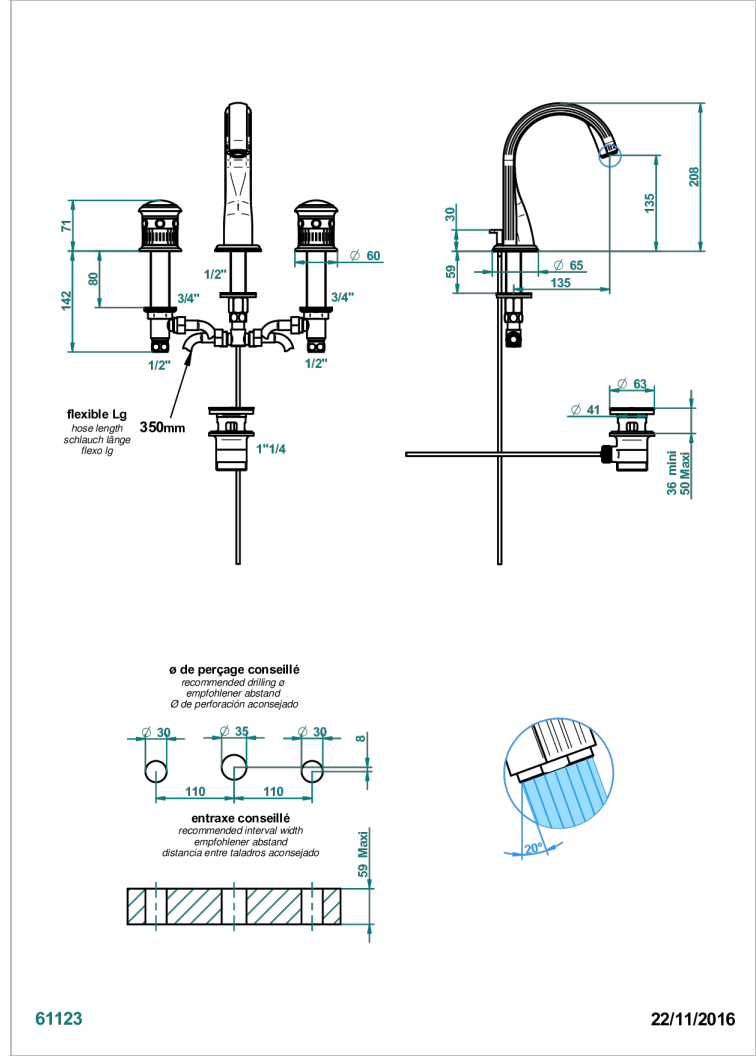

TROCADERO LAPIS LAZULI

U7B-151M/W

Rim mounted 3-hole basin mixer with waste for marble - WRAS approved

THG[®]
PARIS

CHARACTERISTIC

- WRAS : 1909342

STANDARDS

AVAILABLE FINITIONS