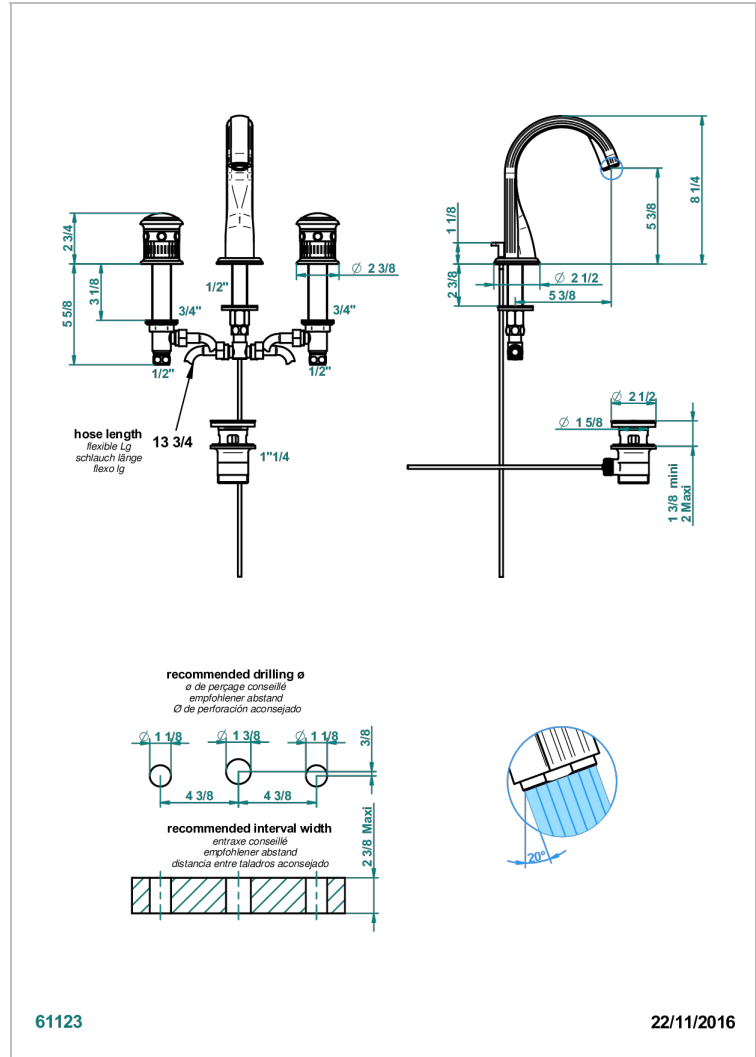

# TROCADERO LAPIS LAZULI

U7B-151M/W

Rim mounted 3-hole basin mixer with waste for marble - WRAS approved

## CHARACTERISTIC

- WRAS : 1909342