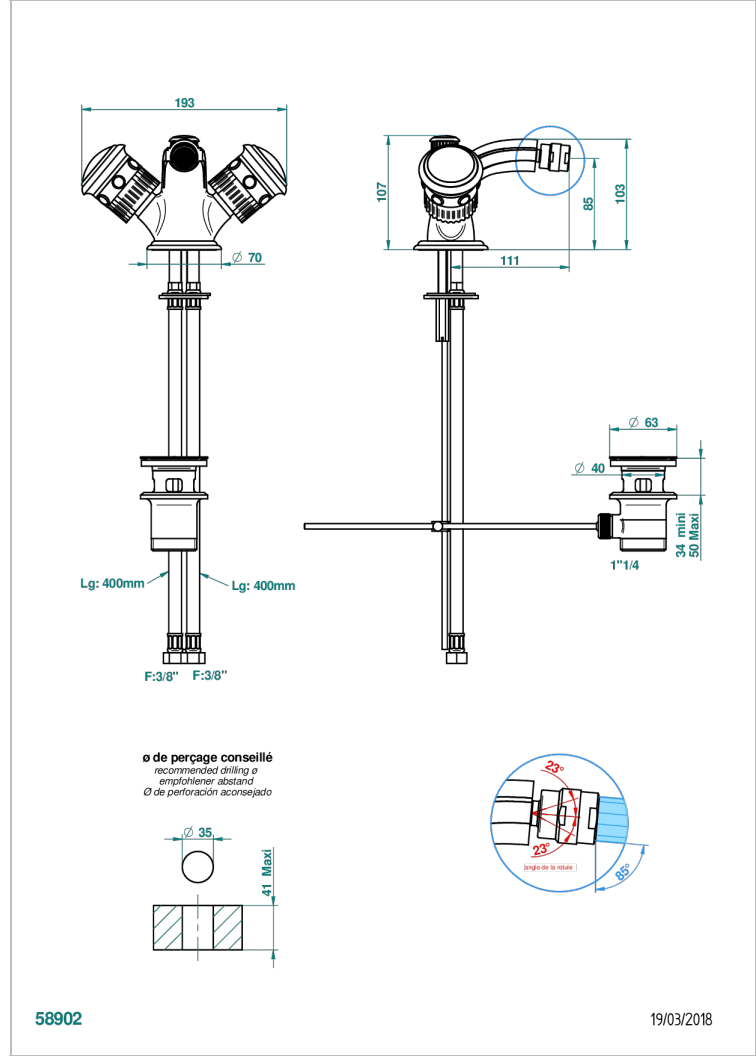

# TROCADERO LAPIS LAZULI

U7B-3202/W

1-hole bidet mixer with swivel jets handshower with waste - WRAS approved

THG<sup>®</sup>  
PARIS

## CHARACTERISTIC

- WRAS : 2005304