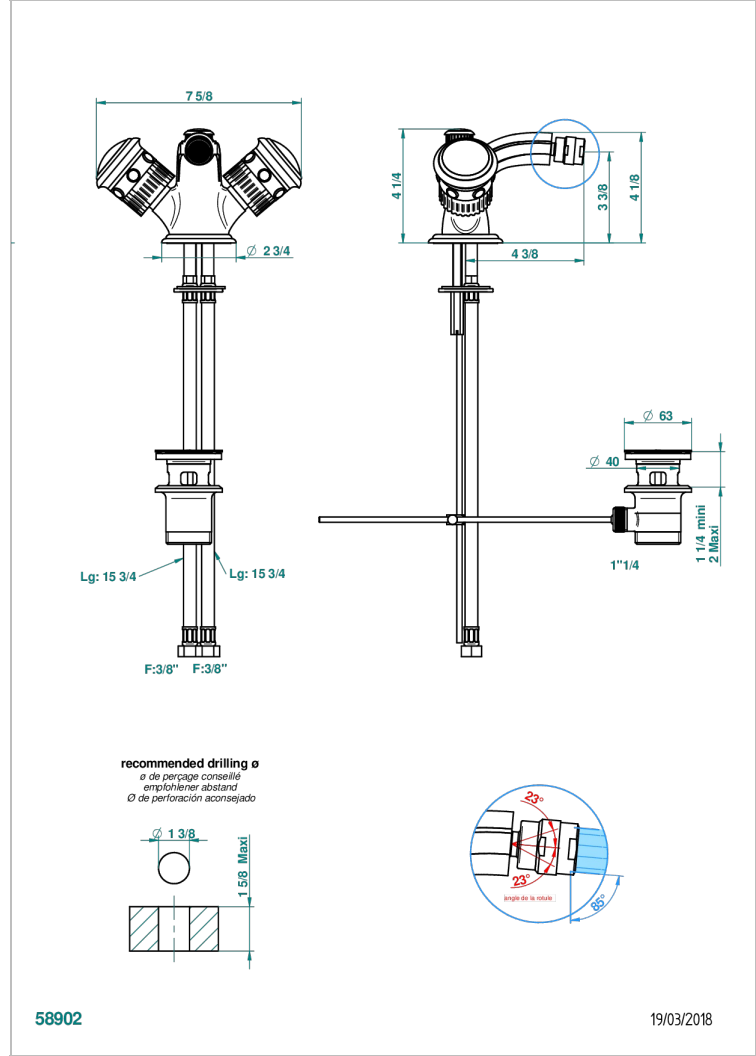

TROCADERO LAPIS LAZULI

U7B-3202/W

1-hole bidet mixer with swivel jets handshower with waste - WRAS approved

CHARACTERISTIC

- WRAS : 2005304

STANDARDS

AVAILABLE FINITIONS

Antique nickel - H28
 Black ceram - D30
 Blush PVD - H62
 Brass color PVD - H49
 Brown bronze color PVD - F33
 Gold color PVD - H52