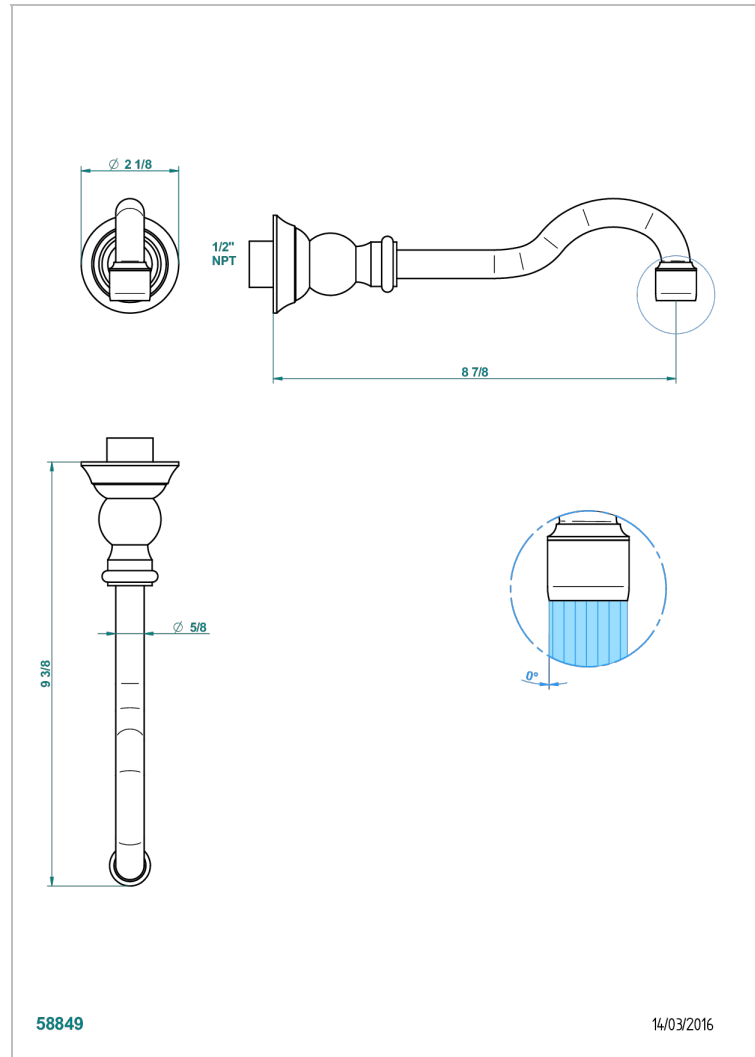

1900 WITH LEVER HANDLES

G28-22/US

Wall mounted tub spout

THG[®]
PARIS

58849

14/03/2016

CHARACTERISTIC

- 1900 with lever handles
- Wall mounted tub spout

RELATED SKU'S

- Ref. G00-309S/US Trap only for waste
- Ref. G00-316/US Us click waste
- Ref. G00-309/BUS Basin waste alone for basin without overflow - US model

AVAILABLE FINITIONS

Black ceram - D30
Blush PVD - H62
Brass color PVD - H49
Brown bronze color PVD - F33
Chrome polished - A02
Chrome polished / gold polished - G02