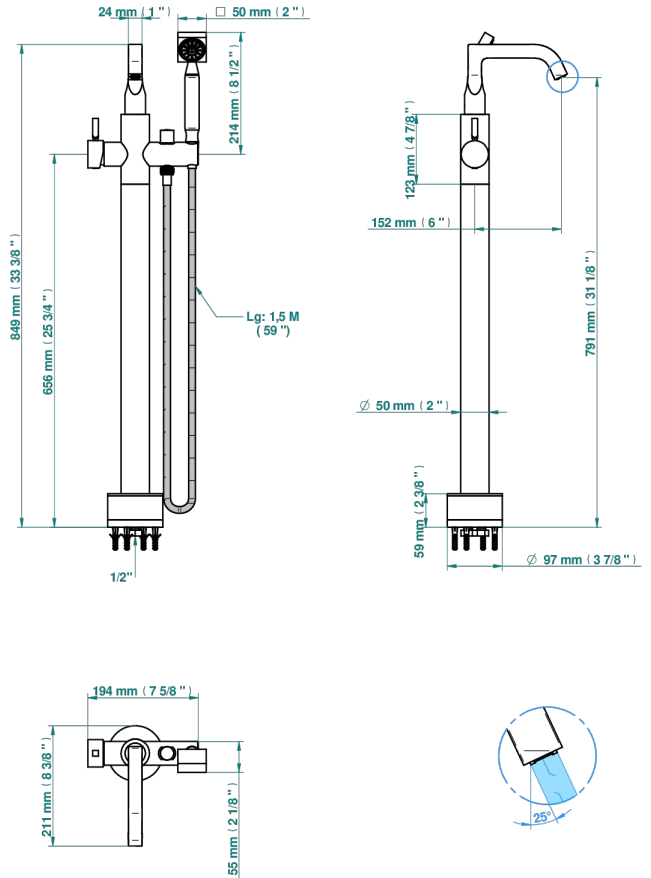

BELUGA WITH LEVER HANDLES

G1U-6508S

Free-standing single lever bath mixer with handshower with Easyclean system

58794

22/10/2024

CHARACTERISTIC

- Beluga with lever handles
- Free-standing single lever bath mixer with handshower with Easyclean system