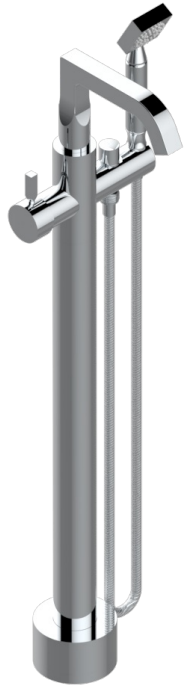

BELUGA WITH LEVER HANDLES

G1U-6508S

Free-standing single lever bath mixer with handshower with Easyclean system

58794

22/10/2024

CHARACTERISTIC

- Beluga with lever handles
- Free-standing single lever bath mixer with handshower with Easyclean system

AVAILABLE FINITIONS

Black ceram - D30
Blush PVD - H62
Brass color PVD - H49
Brown bronze color PVD - F33
Chrome polished - A02
Chrome polished / gold polished - G02

Gold color PVD - H52
Gold mat - F07
Gold polished - F01
Graphite PVD - H64
Light coated bronze - D01
Matt Umber PVD - H67

Matt blush PVD - H60
Matt brass color PVD - H50
Matt brown bronze color PVD - F34
Matt chrome (American satin) - C02
Matt coated bronze - D05
Matt gold color PVD - H53

Matt graphite PVD - H65
Matt nickel (American satin) - C01
Matt nickel color PVD - H56
Nickel antique / Sovereign - H28
Nickel color PVD - H55
Nickel polished - B01

Soft gold - F30
Soft matt gold - F31
Umber PVD - H66