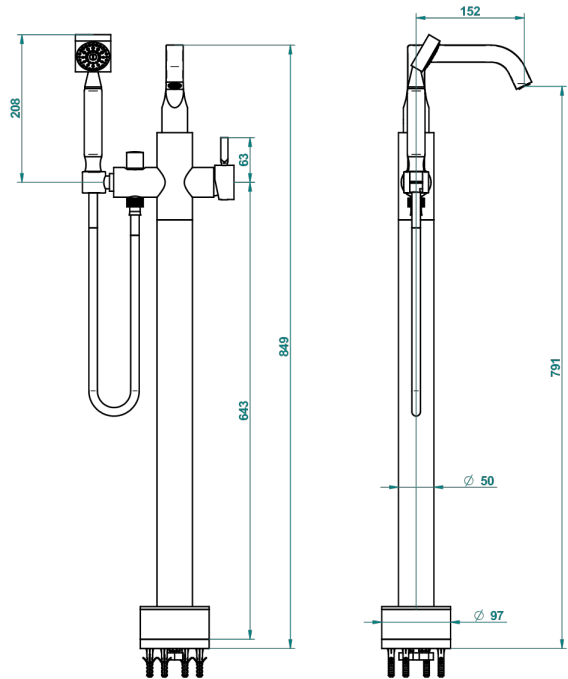

BELUGA WITH LEVER HANDLES

G1U-6508S

THG[®]
PARIS

Free-standing single lever bath mixer with handshower with Easyclean system

58794

01/09/2016

CHARACTERISTIC

- Beluga with lever handles
- Free-standing single lever bath mixer with handshower with Easyclean system