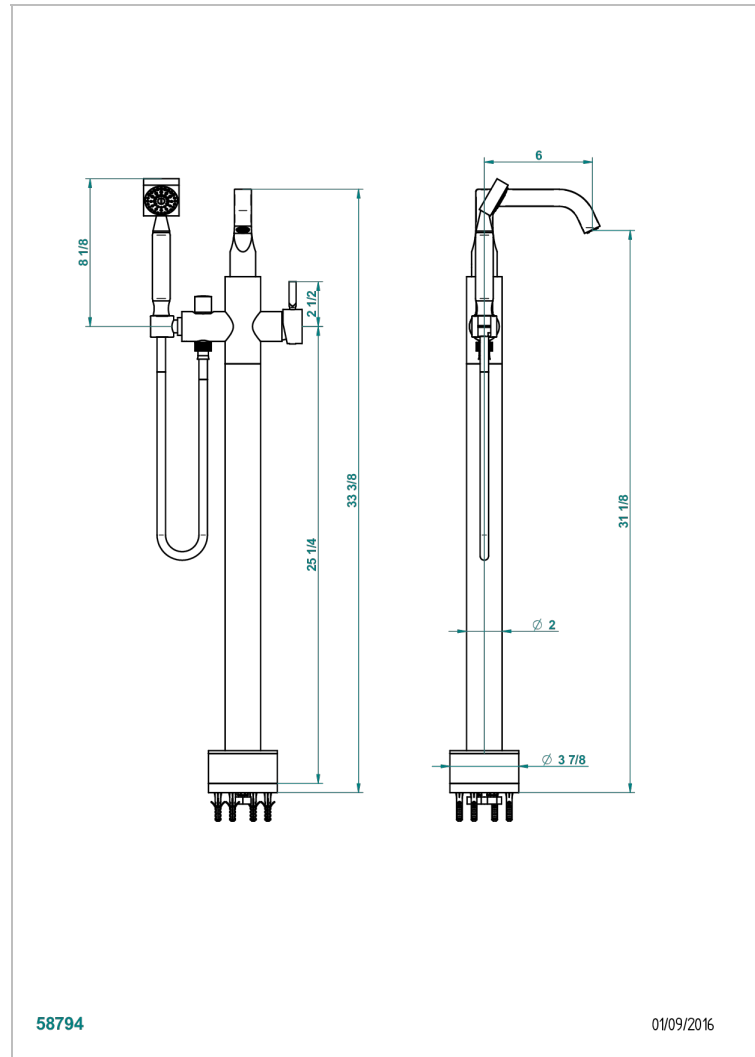

# BELUGA WITH LEVER HANDLES

G1U-6508S

THG<sup>®</sup>  
PARIS

Free-standing single lever bath mixer with handshower with Easyclean system

## CHARACTERISTIC

- Beluga with lever handles
- Free-standing single lever bath mixer with handshower with Easyclean system