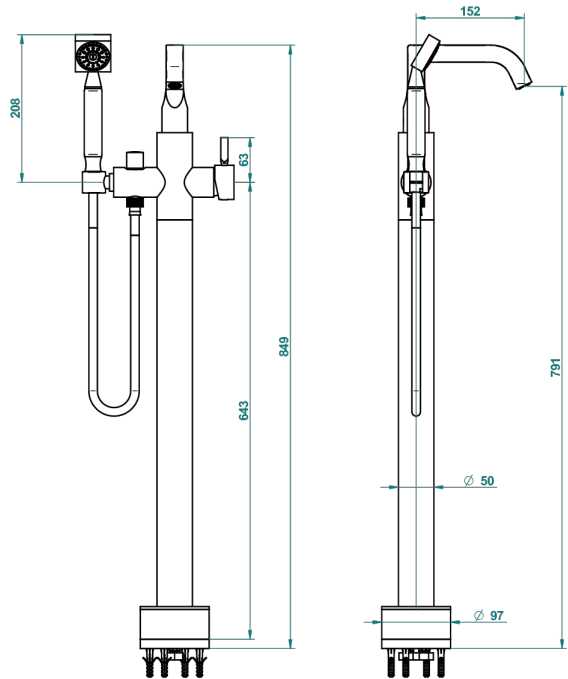

# BELUGA WITH LEVER

G1U-6508S

Free-standing bath mixer with handshower with Easyclean system

THG<sup>®</sup>  
PARIS

58794

01/09/2016

## CHARACTERISTIC

- Beluga with lever
- Free-standing bath mixer with handshower with Easyclean system