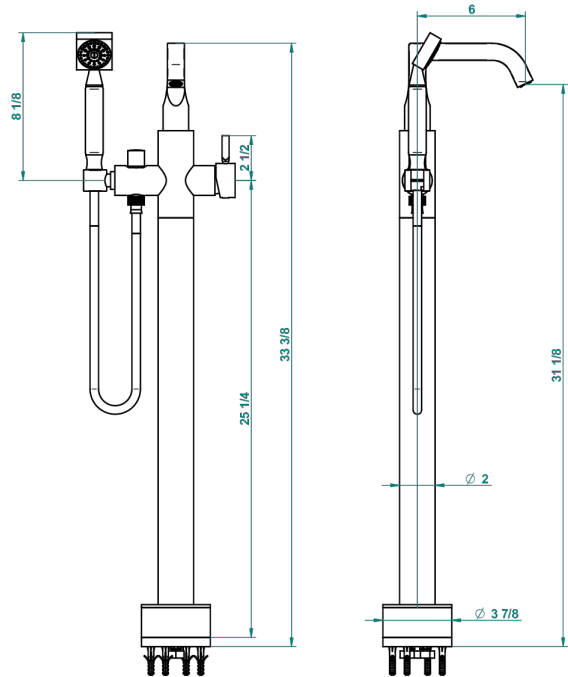

BELUGA WITH LEVER

G1U-6508S

Free-standing bath mixer with handshower with Easyclean system

THG[®]
PARIS

58794

01/09/2016

CHARACTERISTIC

- Beluga with lever
- Free-standing bath mixer with handshower with Easyclean system