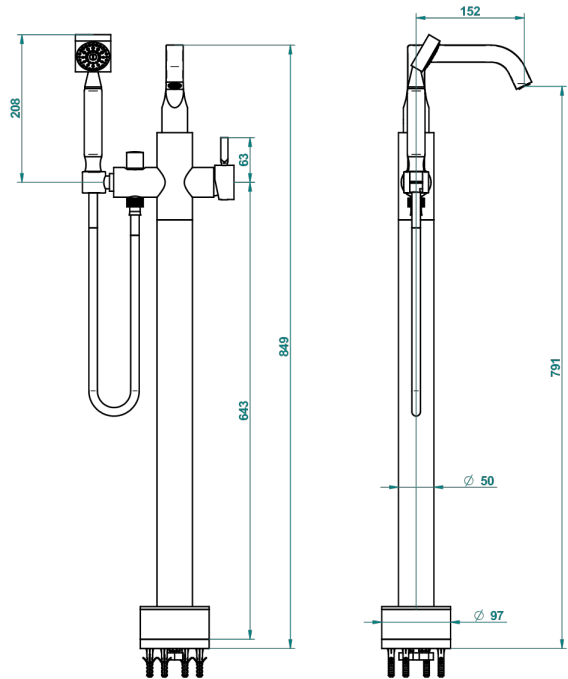

BELUGA WITH LEVER

G1U-6508S

Free-standing bath mixer with handshower with Easyclean system

THG[®]
PARIS

58794

01/09/2016

CHARACTERISTIC

- Beluga with lever
- Free-standing bath mixer with handshower with Easyclean system

AVAILABLE FINITIONS

Antique nickel - H28
Black ceram - D30
Blush PVD - H62
Brass color PVD - H49
Brown bronze color PVD - F33
Gold color PVD - H52

Graphite PVD - H64
Lacquered light bronze - D01
Matt Umber PVD - H67
Matt blush PVD - H60
Matt brass color PVD - H50
Matt brown bronze color PVD - F34