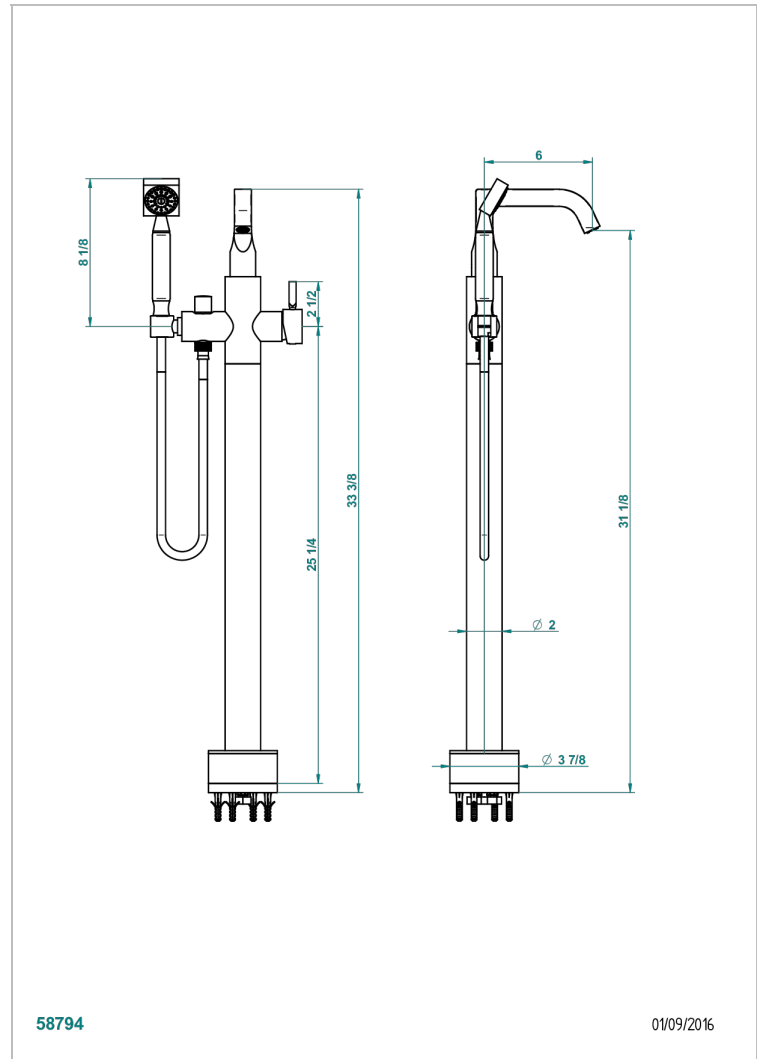

BELUGA WITH LEVER

G1U-6508S

Free-standing bath mixer with handshower with Easyclean system

THG[®]
PARIS

58794

01/09/2016

CHARACTERISTIC

- Beluga with lever
- Free-standing bath mixer with handshower with Easyclean system

AVAILABLE FINITIONS

Antique nickel - H28
Black ceram - D30
Blush PVD - H62
Brass color PVD - H49
Brown bronze color PVD - F33
Gold color PVD - H52

Graphite PVD - H64
Lacquered light bronze - D01
Matt Umber PVD - H67
Matt blush PVD - H60
Matt brass color PVD - H50
Matt brown bronze color PVD - F34