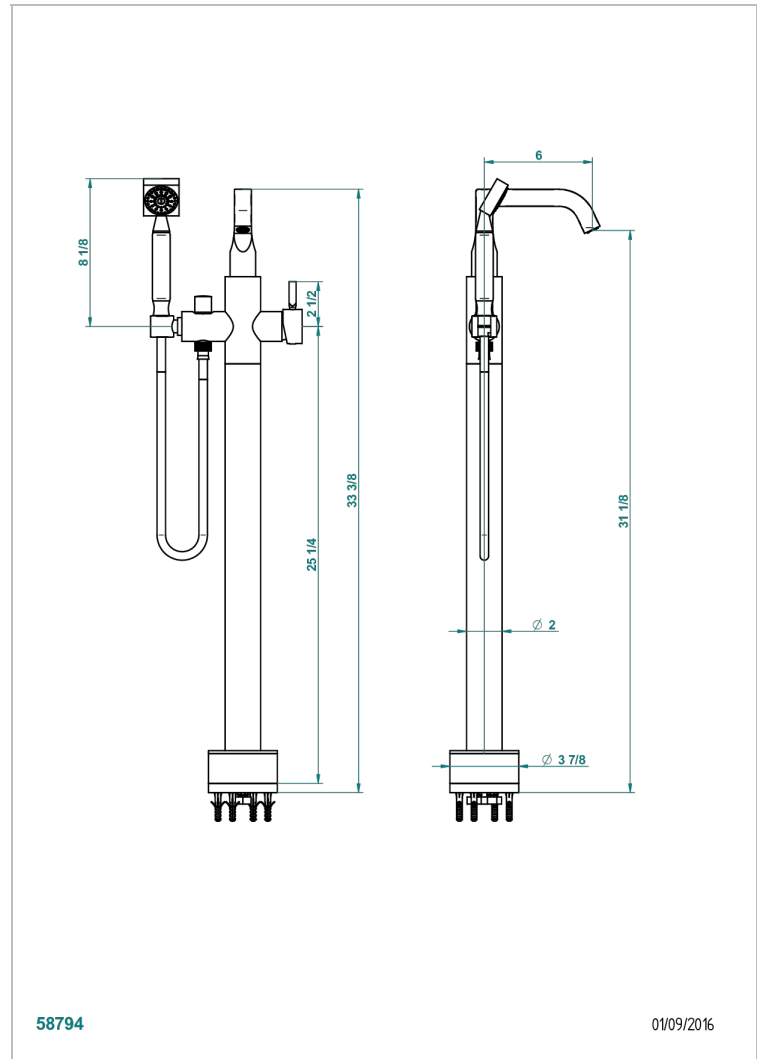

# BELUGA WITH LEVER

G1U-6508S

Free-standing bath mixer with handshower with Easyclean system

THG<sup>®</sup>  
PARIS

## CHARACTERISTIC

- Beluga with lever
- Free-standing bath mixer with handshower with Easyclean system