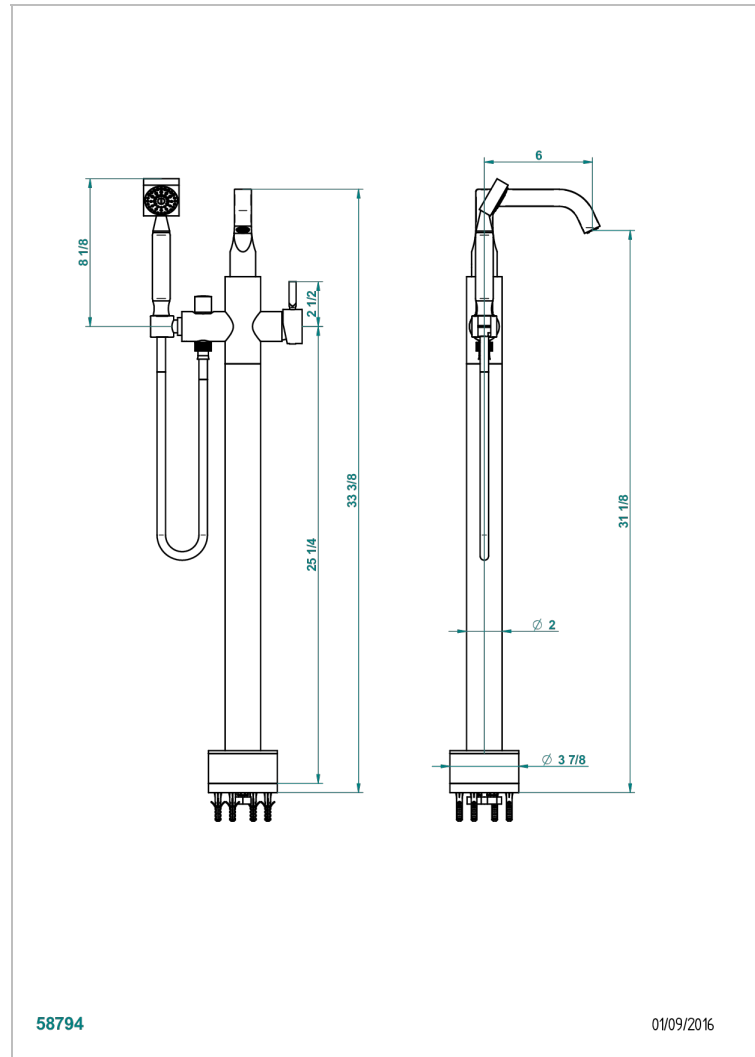

Free-standing single lever bath mixer with handshower with Easyclean system

### CHARACTERISTIC

- Beluga
- Free-standing single lever bath mixer with handshower with Easyclean system