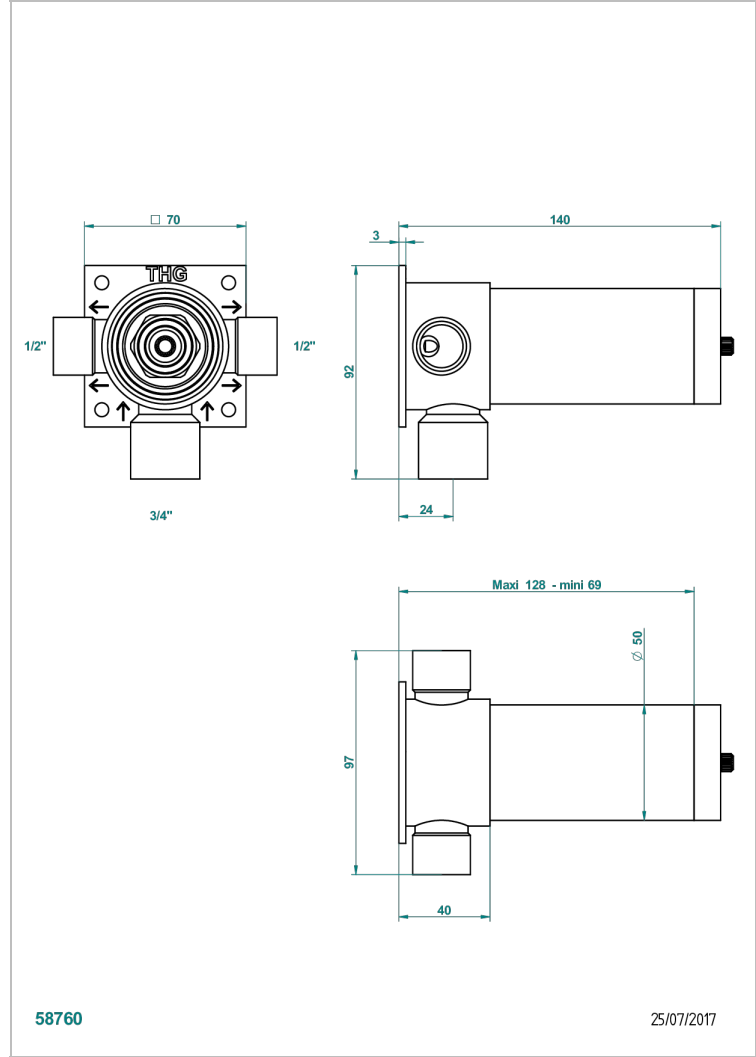

G00-48M2SPSA

Wall mounted 3-way diverter with ceramic cartridge for concealed installation, 1 inlet 3/4" and 2 outlets 1/2" with stop position, without trim

## CARACTERÍSTICAS

- ACS : 17ACCLY140