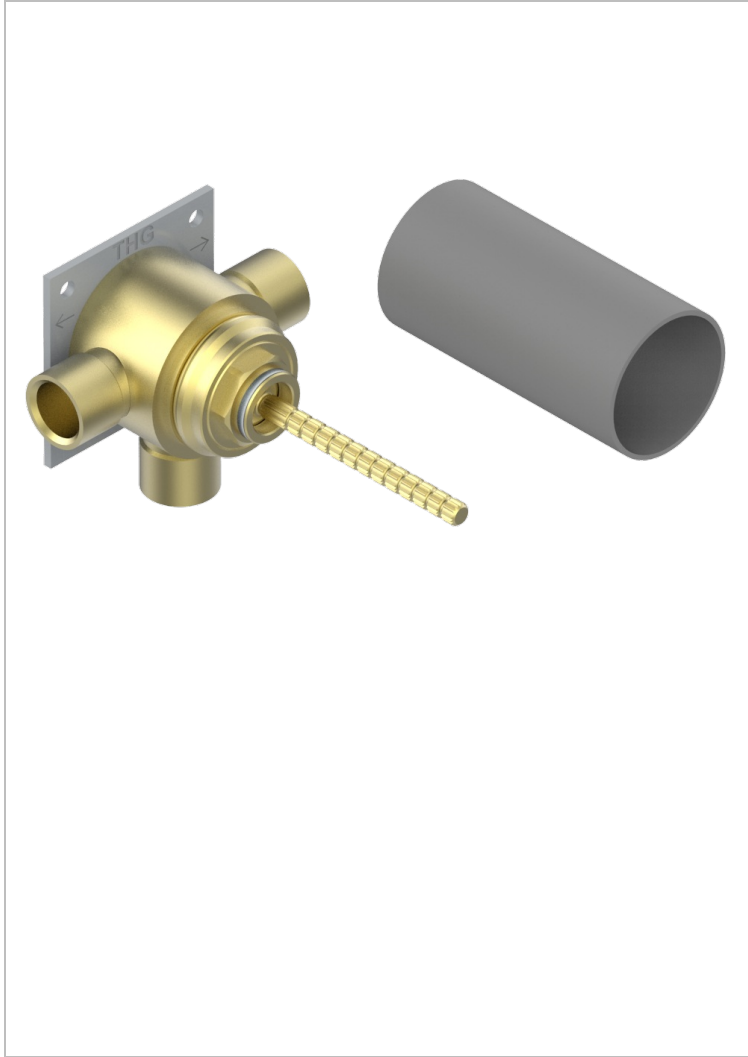

G00-48M2SPSA

Wall mounted 3-way diverter with ceramic cartridge for concealed installation, 1 inlet 3/4" and 2 outlets 1/2" with stop position, without trim

## CARACTERÍSTICAS

- ACS : 17ACCLY140