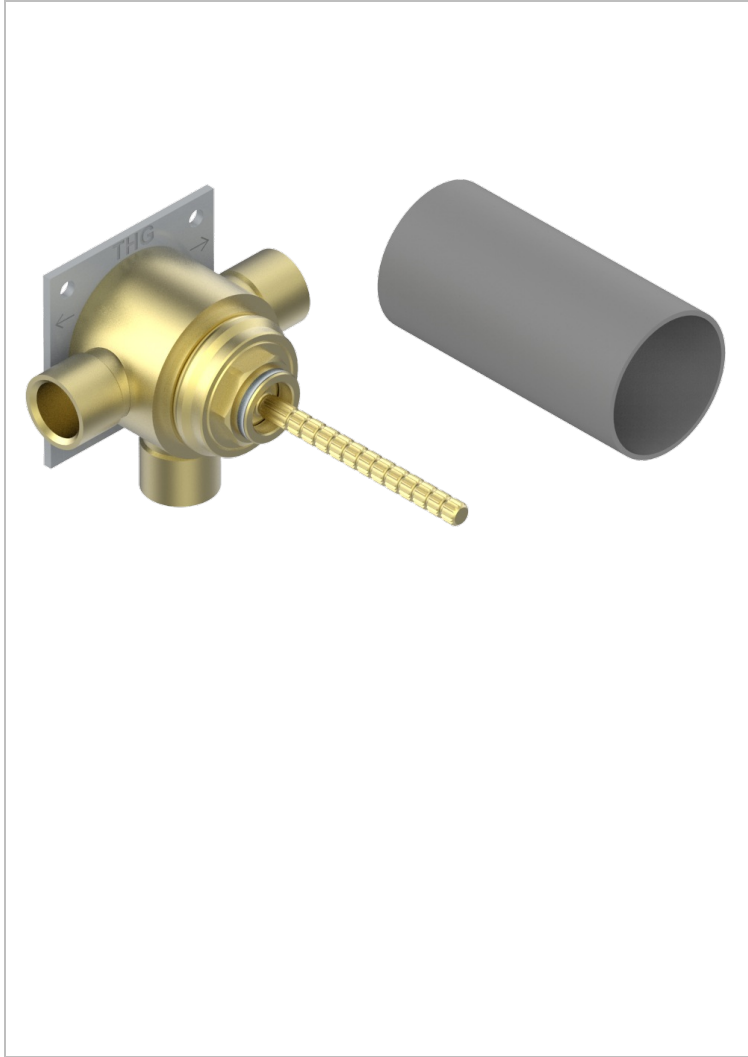

G00-48M2SPSA

Wall mounted 3-way diverter with ceramic cartridge for concealed installation, 1 inlet 3/4" and 2 outlets 1/2" with stop position, without trim

CARACTERÍSTICAS

- ACS : 17ACCLY140

ESTÁNDAR

ACABADOS DISPONIBLES

*** - A00

ESPECIFICACIONES TÉCNICAS

- Recommandé : 3 bars (max. 5 bars) - Advised : 43,5 psi (max. 72 psi)
- 40 l/min à 3 bars (10.6 gpm at 43.5 psi)