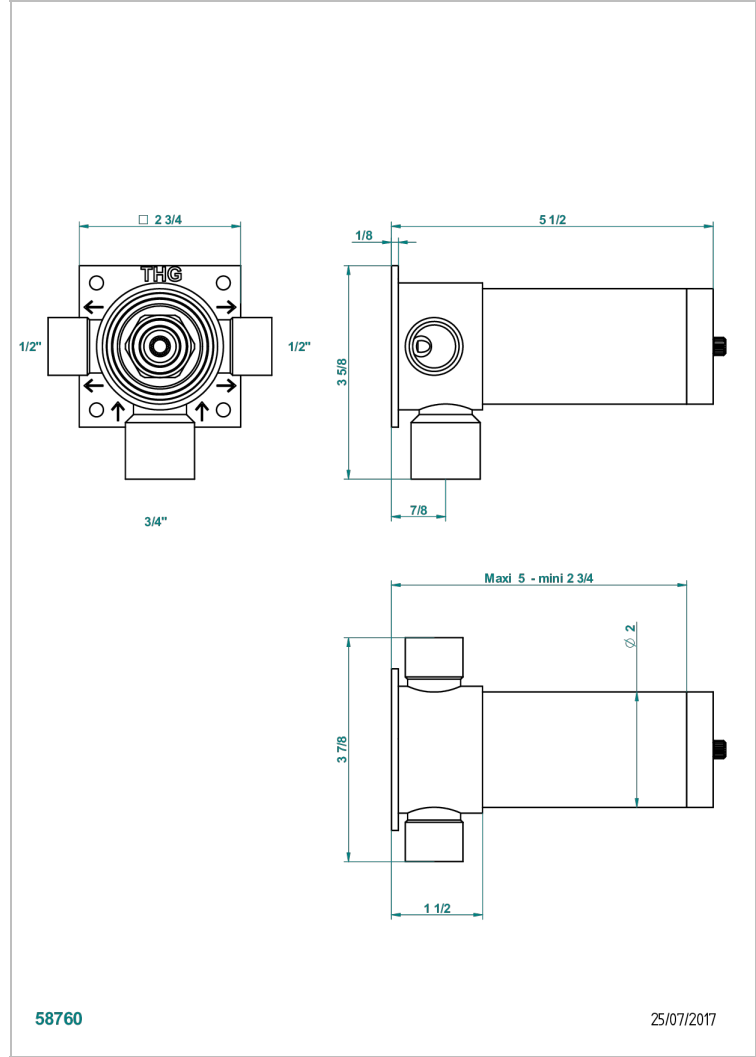

G00-48M2SPSA

Wall mounted 3-way diverter with ceramic cartridge for concealed installation, 1 inlet 3/4" and 2 outlets 1/2" with stop position, without trim

CARACTERÍSTICAS

- ACS : 17ACCLY140

ESTÁNDAR

ACABADOS DISPONIBLES

*** - A00

ESPECIFICACIONES TÉCNICAS

- Recommandé : 3 bars (max. 5 bars) - Advised : 43,5 psi (max. 72 psi)
- 40 l/min à 3 bars (10.6 gpm at 43.5 psi)