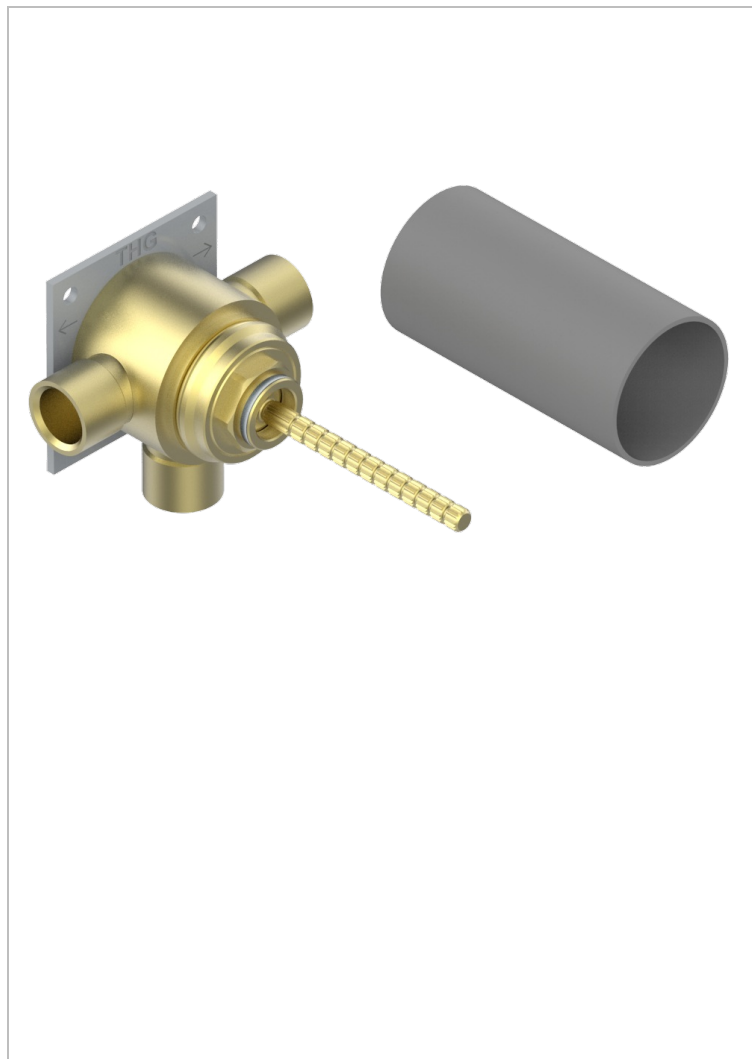

GENERAL ITEMS

G00-48M2SPSA

Wall mounted 3-way diverter with ceramic cartridge for concealed installation, 1 inlet 3/4" and 2 outlets 1/2" with stop position, without trim

CHARACTERISTIC

- ACS : 17ACCLY140

STANDARDS

TECHNICAL SPECS

- Recommandé : 3 bars (max. 5 bars) - Advised : 43,5 psi (max. 72 psi)
- 40 l/min à 3 bars (10.6 gpm at 43.5 psi)

AVAILABLE FINITIONS

*** - A00