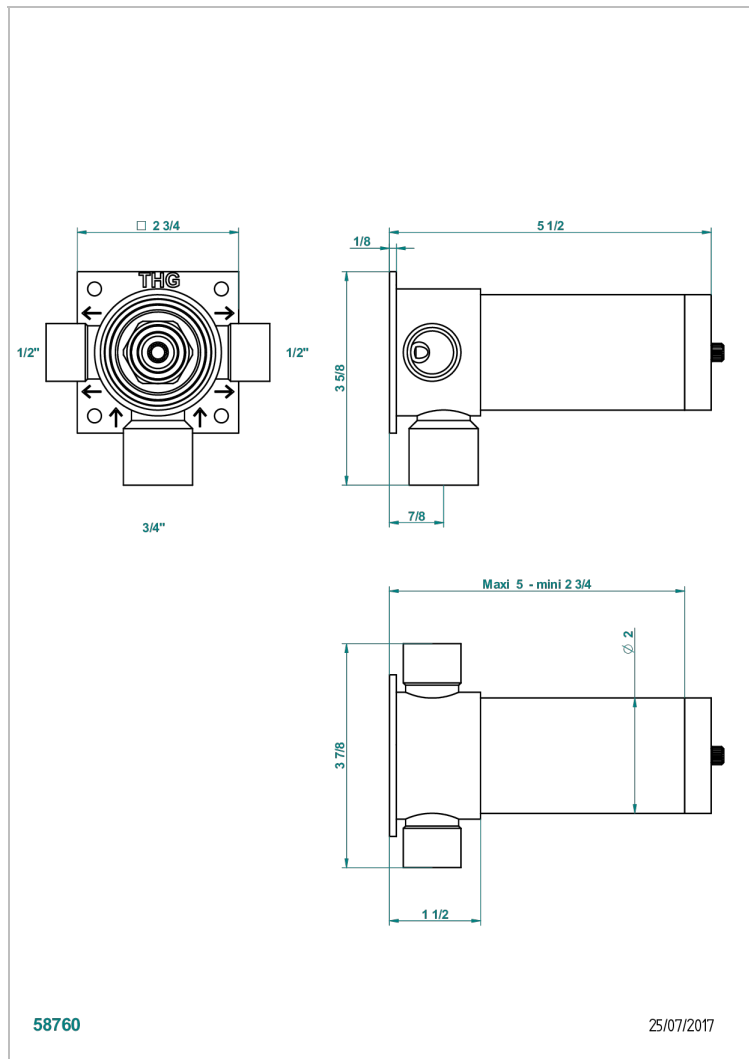

GENERAL ITEMS

G00-48M2SPSA

Wall mounted 3-way diverter with ceramic cartridge for concealed installation, 1 inlet 3/4" and 2 outlets 1/2" with stop position, without trim

CHARACTERISTIC

- ACS : 17ACCLY140

STANDARDS

TECHNICAL SPECS

- Recommandé : 3 bars (max. 5 bars) - Advised : 43,5 psi (max. 72 psi)
- 40 l/min à 3 bars (10.6 gpm at 43.5 psi)

AVAILABLE FINITIONS

*** - A00