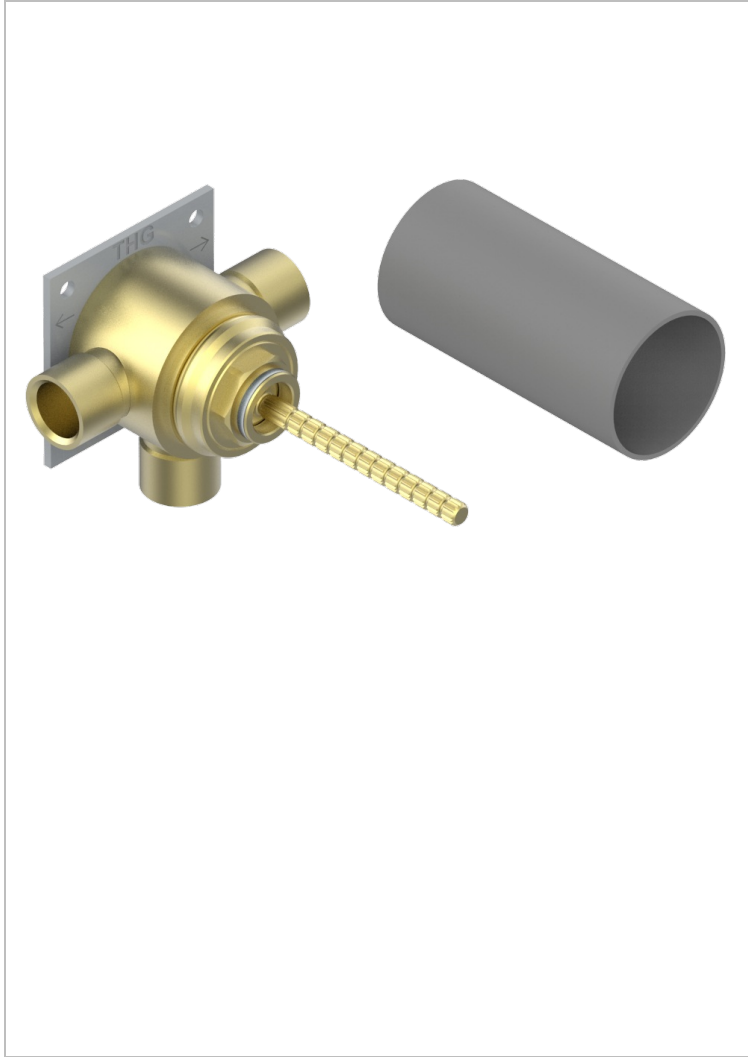

G00-48M2SPSA

Wall mounted 3-way diverter with ceramic cartridge for concealed installation, 1 inlet 3/4" and 2 outlets 1/2" with stop position, without trim

CARACTERÍSTICAS

- ACS : 17ACCLY140

ESTÁNDAR

ESPECIFICACIONES TÉCNICAS

- Recommandé : 3 bars (max. 5 bars) - Advised : 43,5 psi (max. 72 psi)
- 40 l/min à 3 bars (10.6 gpm at 43.5 psi)

ACABADOS DISPONIBLES

*** - A00