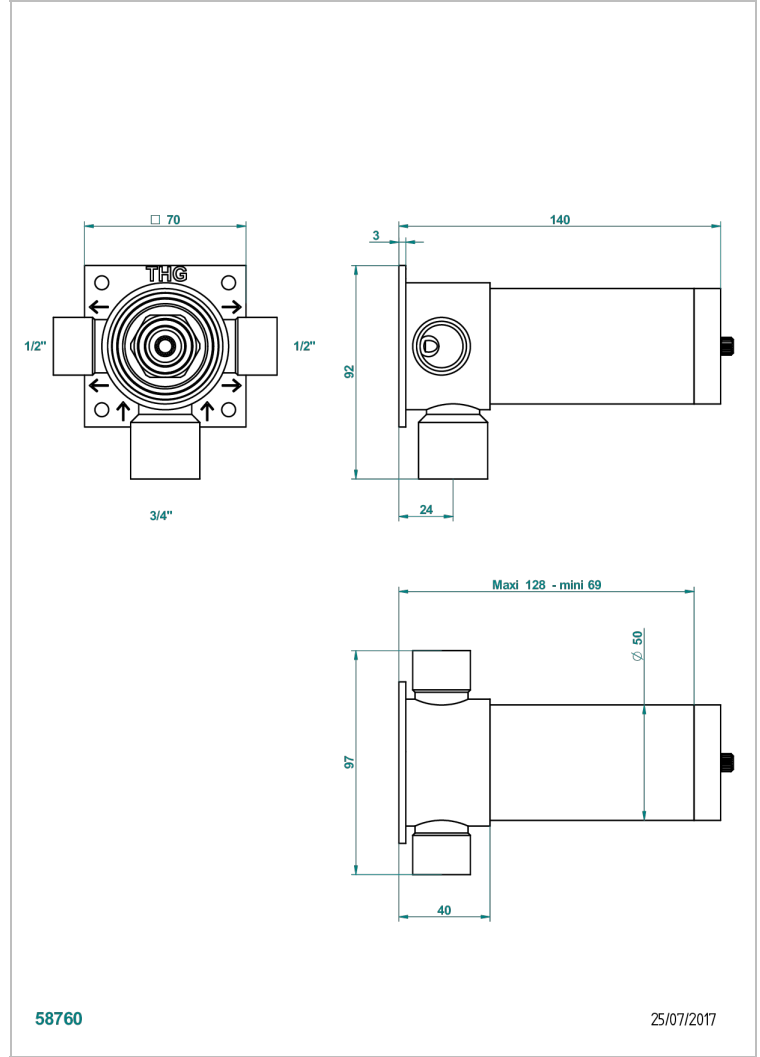

G00-48M2SPSA

Wall mounted 3-way diverter with ceramic cartridge for concealed installation, 1 inlet 3/4" and 2 outlets 1/2" with stop position, without trim

CARACTERÍSTICAS

- ACS : 17ACCLY140

ESTÁNDAR

ESPECIFICACIONES TÉCNICAS

- Recommandé : 3 bars (max. 5 bars) - Advised : 43,5 psi (max. 72 psi)
- 40 l/min à 3 bars (10.6 gpm at 43.5 psi)

ACABADOS DISPONIBLES

*** - A00