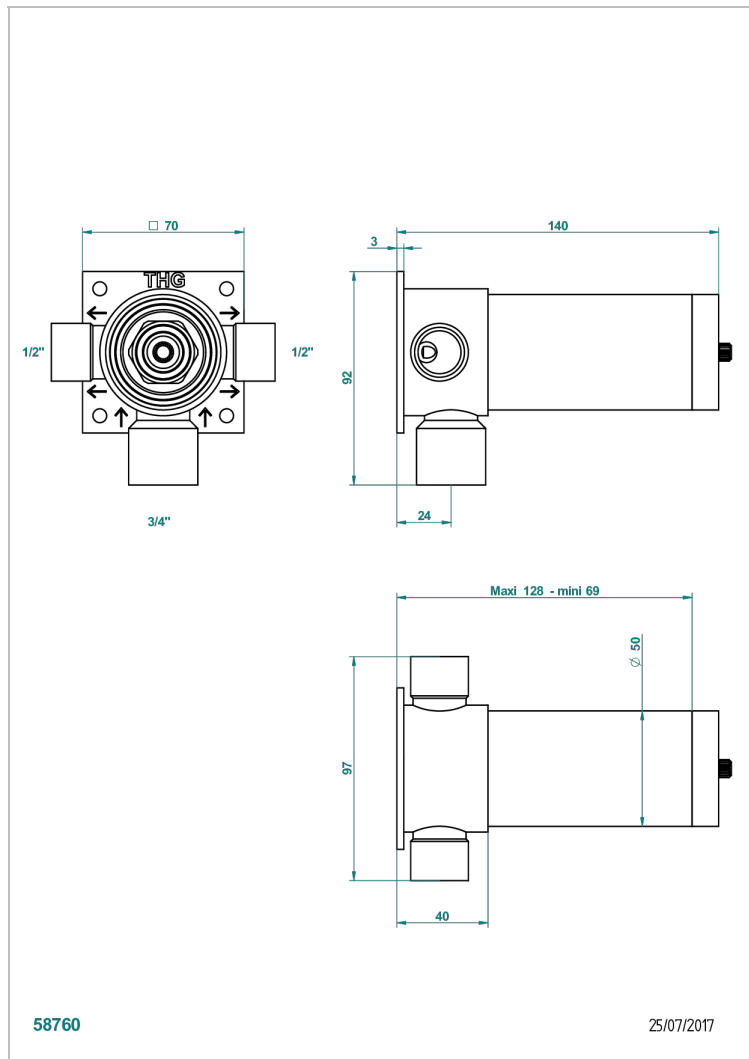

GENERAL ITEMS

G00-48M2SPSA

Wall mounted 3-way diverter with ceramic cartridge for concealed installation, 1 inlet 3/4" and 2 outlets 1/2" with stop position, without trim

CHARACTERISTIC

- ACS : 17ACCLY140

STANDARDS

TECHNICAL SPECS

- Recommandé : 3 bars (max. 5 bars) - Advised : 43,5 psi (max. 72 psi)
- 40 l/min à 3 bars (10.6 gpm at 43.5 psi)

AVAILABLE FINITIONS

*** - A00