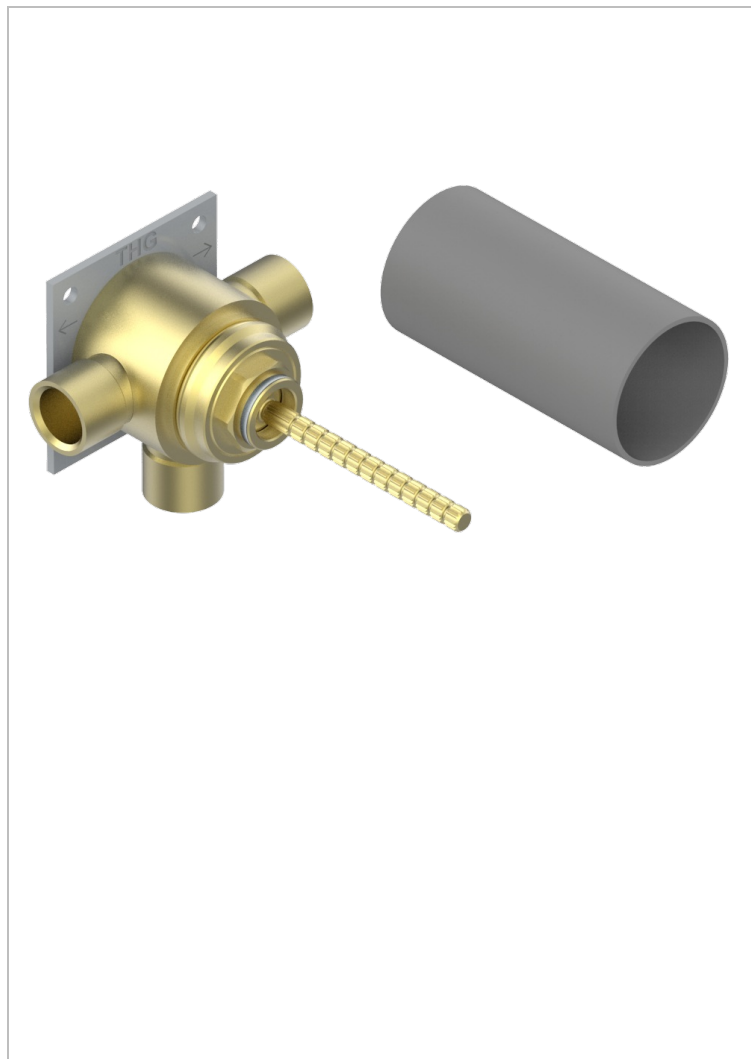

GENERAL ITEMS

G00-48M2SPSA

Wall mounted 3-way diverter with ceramic cartridge for concealed installation, 1 inlet 3/4" and 2 outlets 1/2" with stop position, without trim

CHARACTERISTIC

- ACS : 17ACCLY140

STANDARDS

TECHNICAL SPECS

- Recommandé : 3 bars (max. 5 bars) - Advised : 43,5 psi (max. 72 psi)
- 40 l/min à 3 bars (10.6 gpm at 43.5 psi)

AVAILABLE FINITIONS

*** - A00