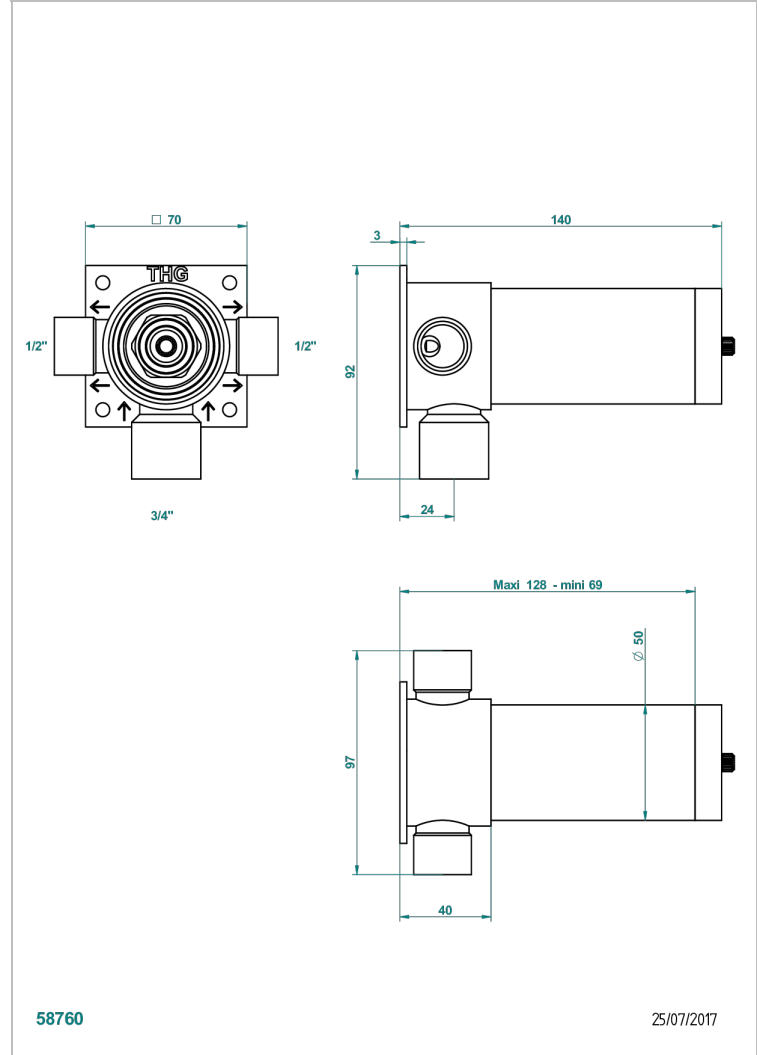

GENERAL ITEMS

G00-48M2SPSA

Wall mounted 3-way diverter with ceramic cartridge for concealed installation, 1 inlet 3/4" and 2 outlets 1/2" with stop position, without trim

特色

- ACS : 17ACCLY140

标准

可选饰面

抛光铜 - A00

技术特征

- Recommandé : 3 bars (max. 5 bars) - Advised : 43,5 psi (max. 72 psi)
- 40 l/min à 3 bars (10.6 gpm at 43.5 psi)