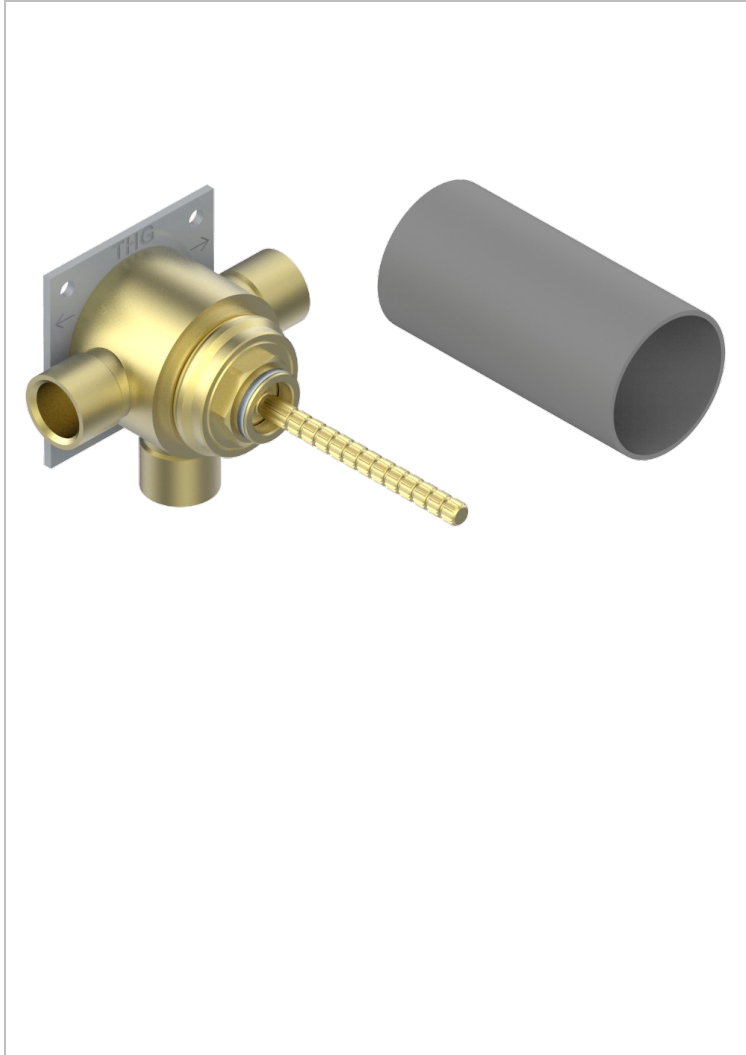

GENERAL ITEMS

G00-48M2SPSA

Wall mounted 3-way diverter with ceramic cartridge for concealed installation, 1 inlet 3/4" and 2 outlets 1/2" with stop position, without trim

特色

- ACS : 17ACCLY140

标准

可选饰面

抛光铜 - A00

技术特征

- Recommandé : 3 bars (max. 5 bars) - Advised : 43,5 psi (max. 72 psi)
- 40 l/min à 3 bars (10.6 gpm at 43.5 psi)