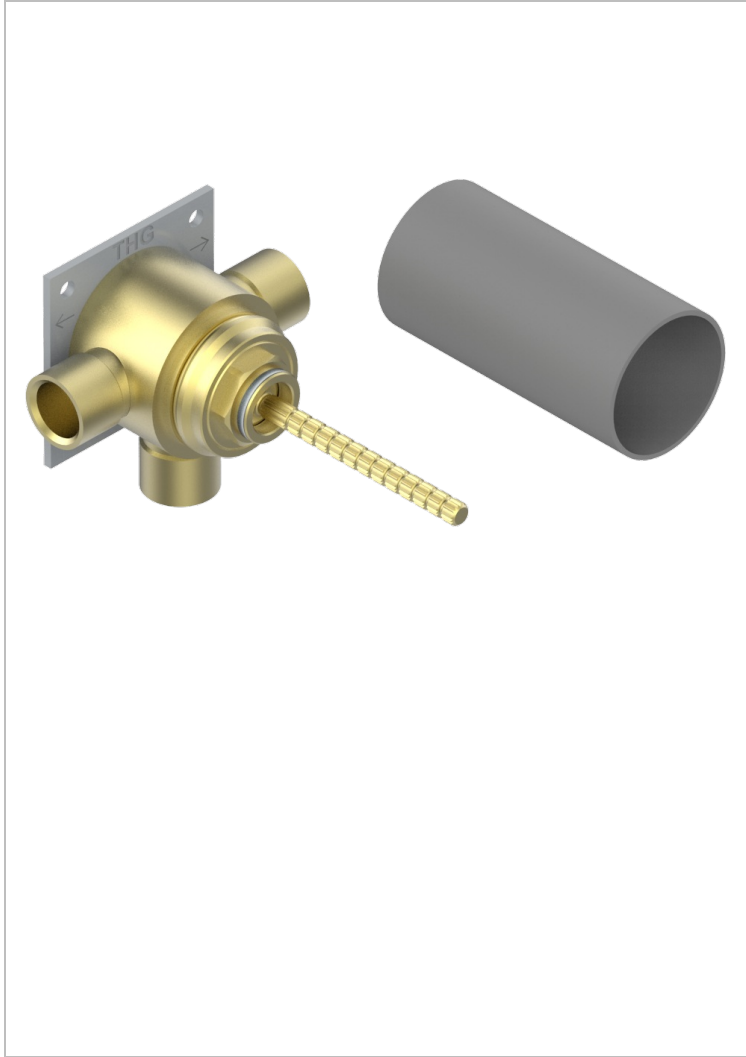

G00-48M2SPSA

Wall mounted 3-way diverter with ceramic cartridge for concealed installation, 1 inlet 3/4" and 2 outlets 1/2" with stop position, without trim

CARACTERÍSTICAS

- ACS : 17ACCLY140

ESTÁNDAR

ACABADOS DISPONIBLES

*** - A00

ESPECIFICACIONES TÉCNICAS

- Recommandé : 3 bars (max. 5 bars) - Advised : 43,5 psi (max. 72 psi)
- 40 l/min à 3 bars (10.6 gpm at 43.5 psi)