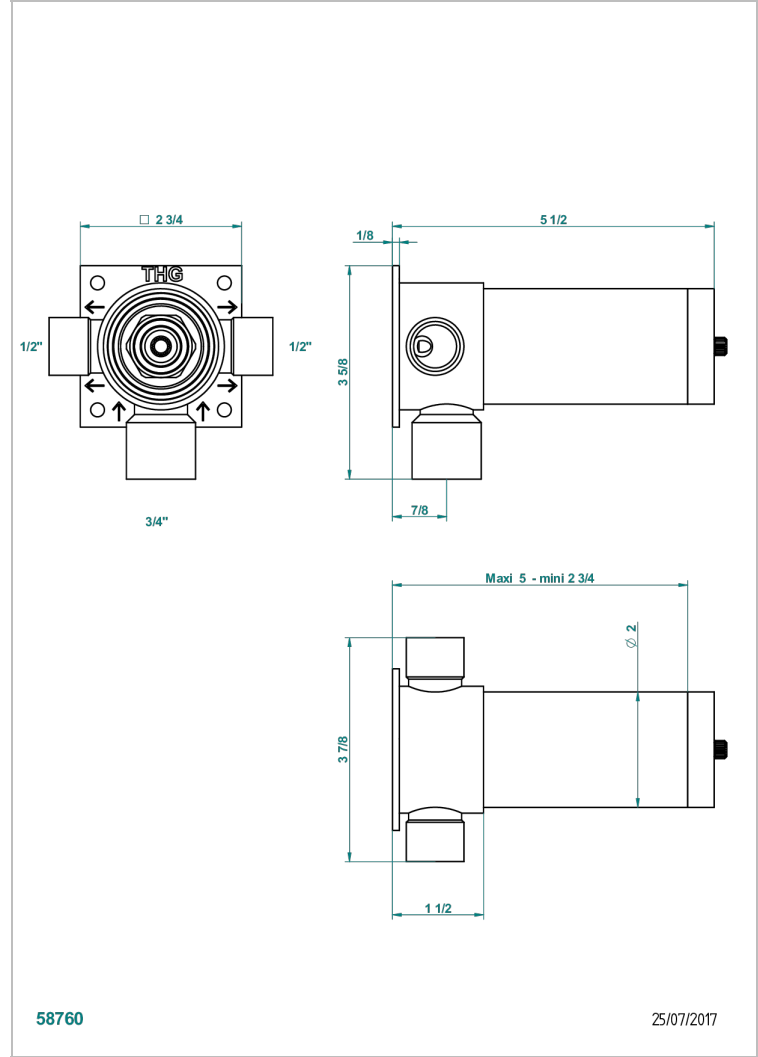

G00-48M2SPSA

Wall mounted 3-way diverter with ceramic cartridge for concealed installation, 1 inlet 3/4" and 2 outlets 1/2" with stop position, without trim

CARACTERÍSTICAS

- ACS : 17ACCLY140

ESTÁNDAR

ACABADOS DISPONIBLES

*** - A00

ESPECIFICACIONES TÉCNICAS

- Recommandé : 3 bars (max. 5 bars) - Advised : 43,5 psi (max. 72 psi)
- 40 l/min à 3 bars (10.6 gpm at 43.5 psi)