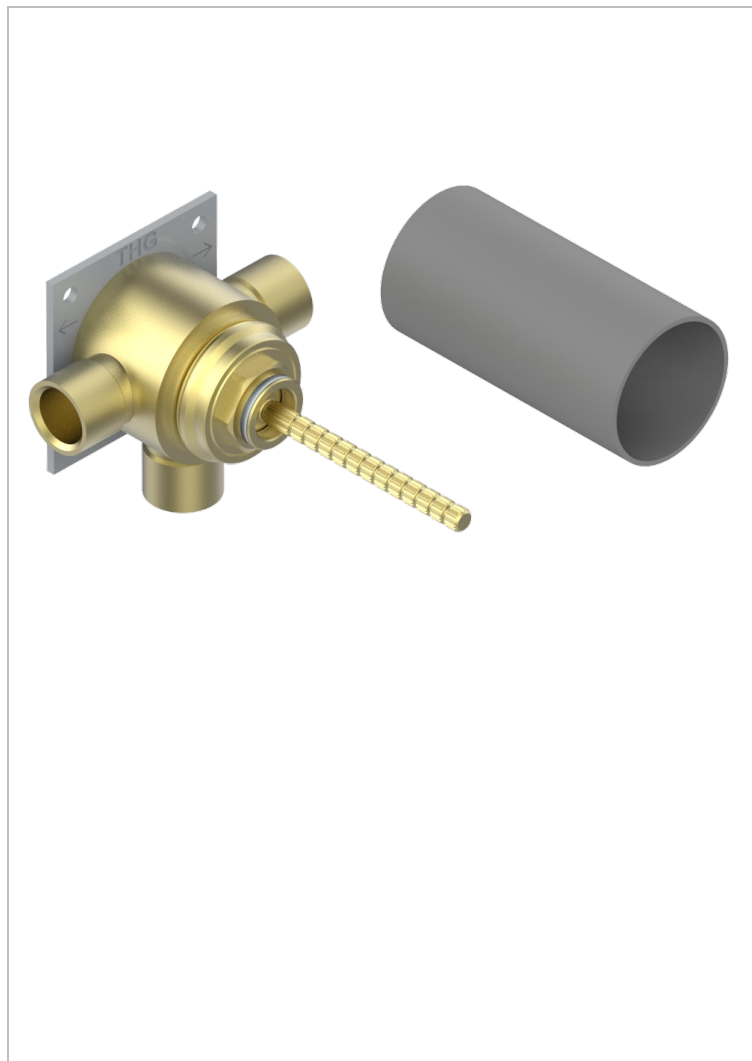

GENERAL ITEMS

G00-48M2SPSA

Wall mounted 3-way diverter with ceramic cartridge for concealed installation, 1 inlet 3/4" and 2 outlets 1/2" with stop position, without trim

CHARACTERISTIC

- ACS : 17ACCLY140

STANDARDS

TECHNICAL SPECS

- Recommandé : 3 bars (max. 5 bars) - Advised : 43,5 psi (max. 72 psi)
- 40 l/min à 3 bars (10.6 gpm at 43.5 psi)

AVAILABLE FINITIONS

*** - A00