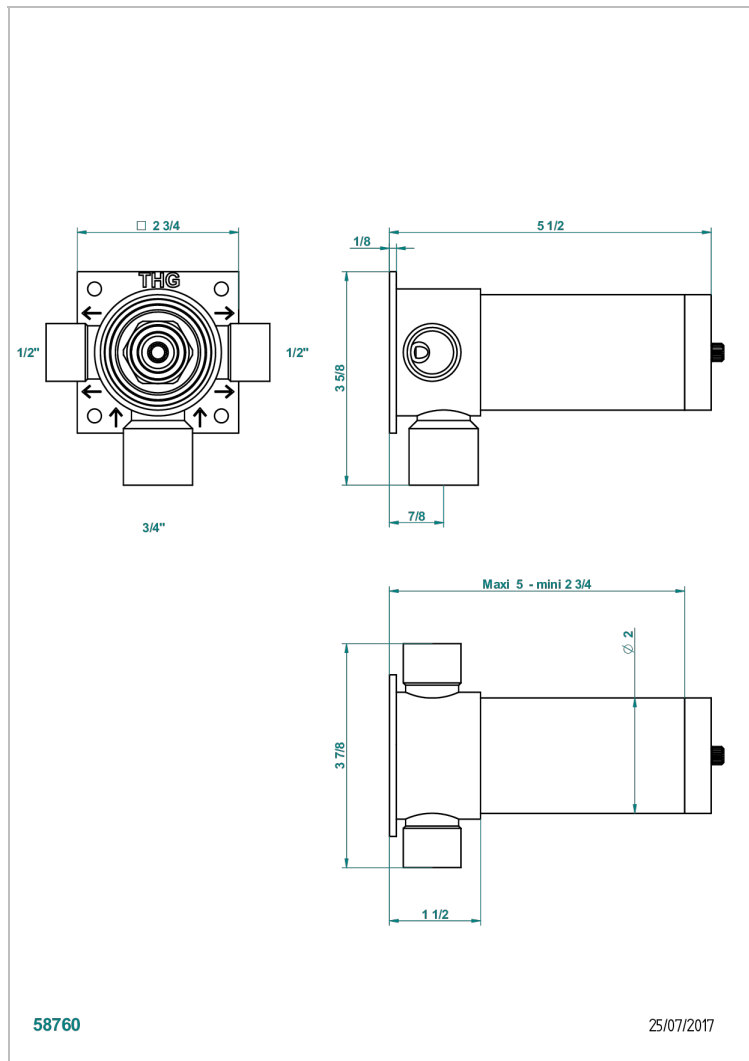

GENERAL ITEMS

G00-48M2SPSA

Wall mounted 3-way diverter with ceramic cartridge for concealed installation, 1 inlet 3/4" and 2 outlets 1/2" with stop position, without trim

CHARACTERISTIC

- ACS : 17ACCLY140

STANDARDS

TECHNICAL SPECS

- Recommandé : 3 bars (max. 5 bars) - Advised : 43,5 psi (max. 72 psi)
- 40 l/min à 3 bars (10.6 gpm at 43.5 psi)

AVAILABLE FINITIONS

*** - A00