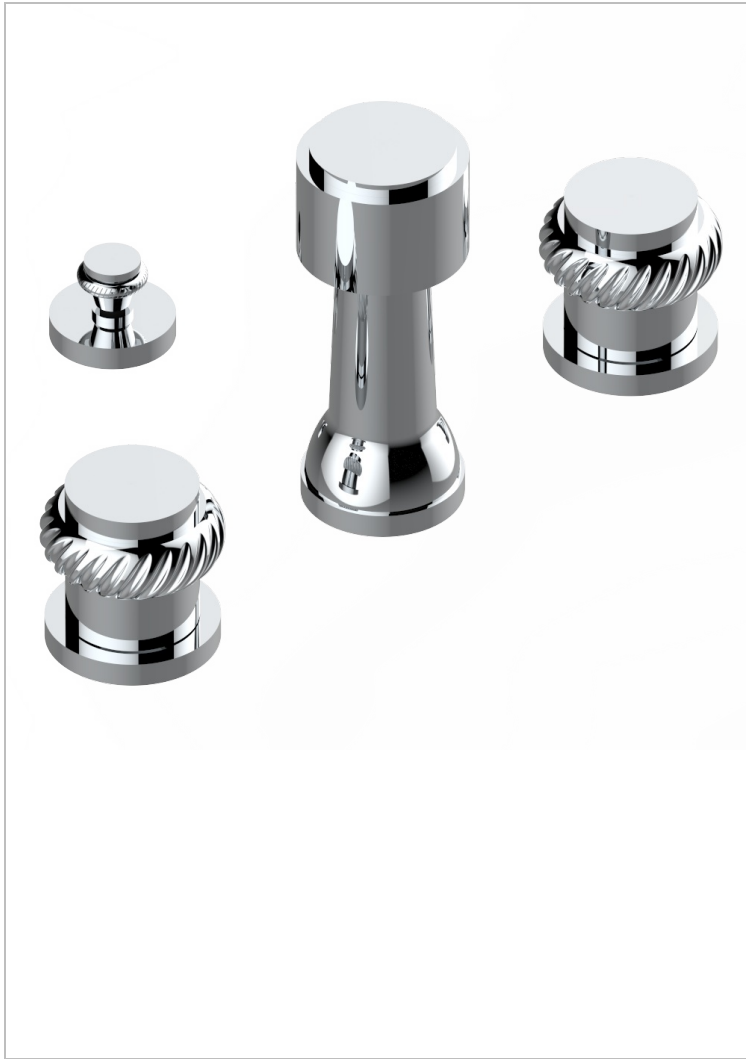

# DIPLOMATE ROPED RINGS

U4C-207KA

Deck mounted 3-hole bidet with vertical spray, vacuum breaker and drain

58754

24/02/2016