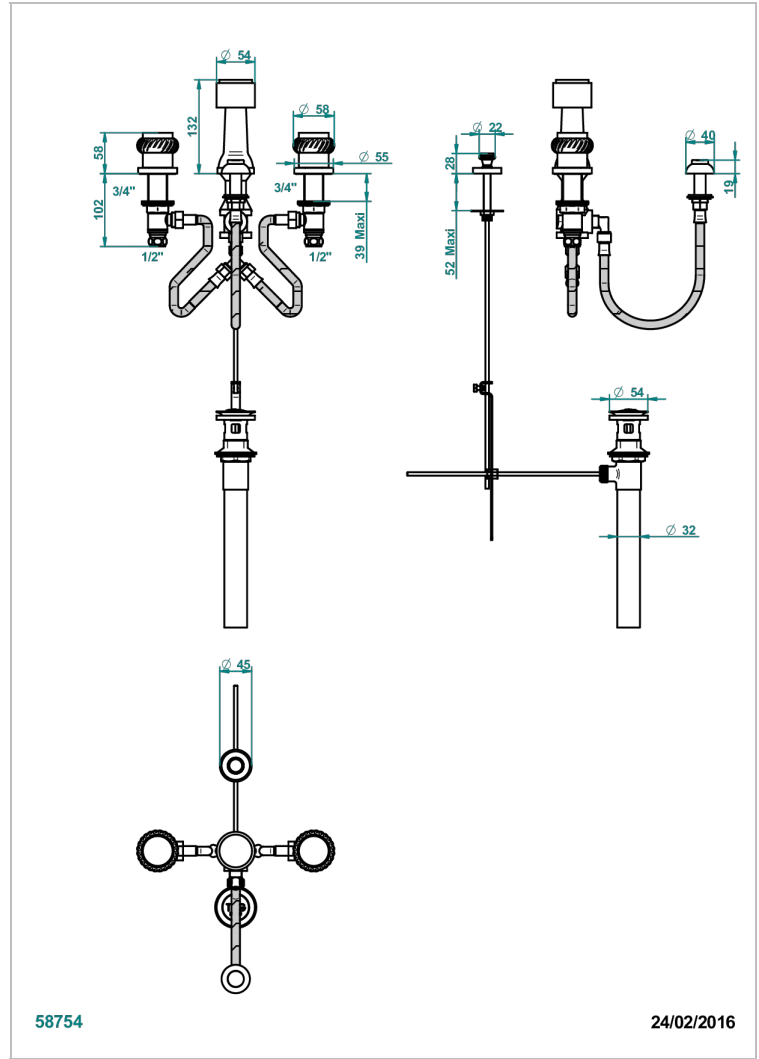

# DIPLOMATE ROPED RINGS

U4C-207KA

Deck mounted 3-hole bidet with vertical spray, vacuum breaker and drain

58754

24/02/2016