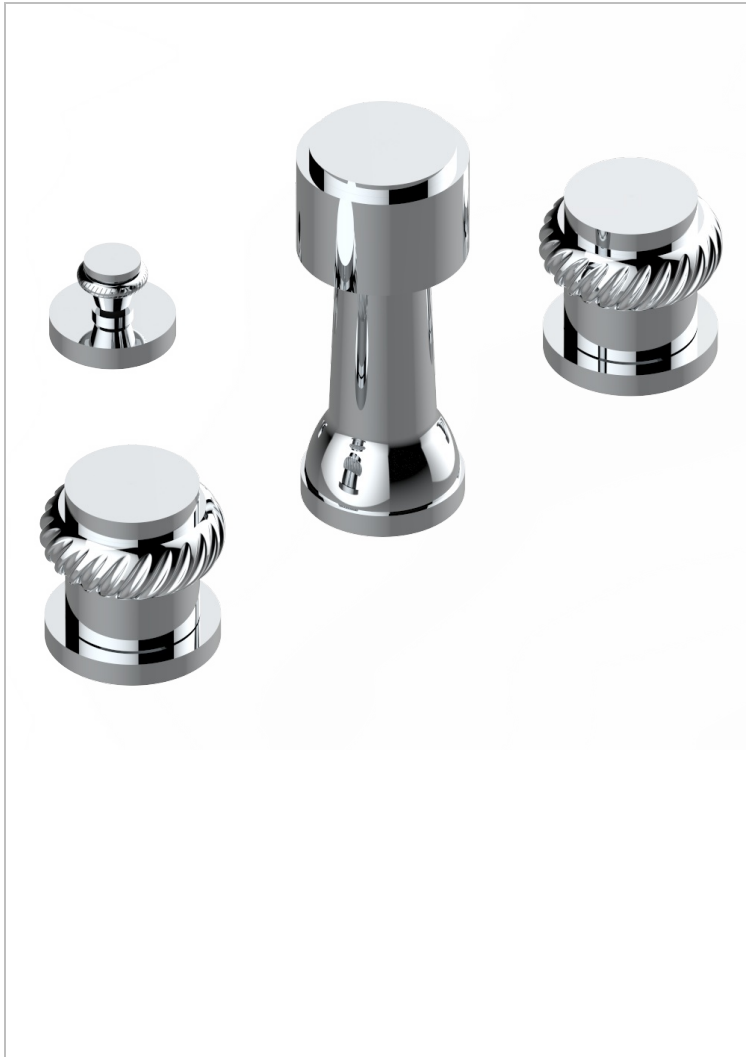

DIPLOMATE ROPED RINGS

U4C-207KA

Deck mounted 3-hole bidet with vertical spray, vacuum breaker and drain

58754

24/02/2016

CHARACTERISTIC

- ASME : ASME A112.18.1-2011/CSA B125.1-11

STANDARDS

AVAILABLE FINITIONS

Black ceram - D30
Blush PVD - H62
Brass color PVD - H49
Brown bronze color PVD - F33
Chrome polished - A02
Chrome polished / gold polished - G02

Copper antique matt, coated - H07
Gold color PVD - H52
Gold mat - F07
Gold polished - F01
Graphite PVD - H64
Light coated bronze - D01

Matt Umber PVD - H67
Matt blush PVD - H60
Matt brass color PVD - H50
Matt brown bronze color PVD - F34
Matt chrome (American satin) - C02
Matt gold color PVD - H53

Matt graphite PVD - H65
Matt nickel (American satin) - C01
Matt nickel color PVD - H56
Nickel antique / Sovereign - H28
Nickel color PVD - H55
Nickel polished - B01