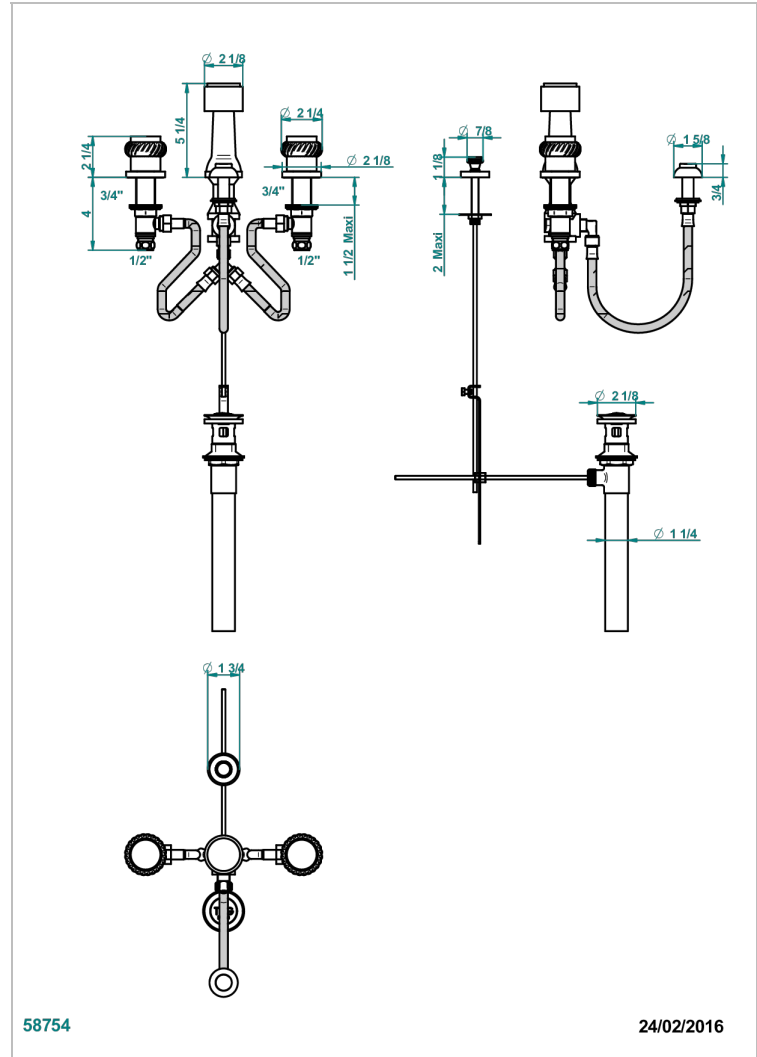

DIPLOMATE ROPED RINGS

U4C-207KA

Deck mounted 3-hole bidet with vertical spray, vacuum breaker and drain

58754

24/02/2016

CHARACTERISTIC

- ASME : ASME A112.18.1-2011/CSA B125.1-11

STANDARDS

AVAILABLE FINITIONS

Black ceram - D30
Blush PVD - H62
Brass color PVD - H49
Brown bronze color PVD - F33
Chrome polished - A02
Chrome polished / gold polished - G02

Copper antique matt, coated - H07
Gold color PVD - H52
Gold mat - F07
Gold polished - F01
Graphite PVD - H64
Light coated bronze - D01