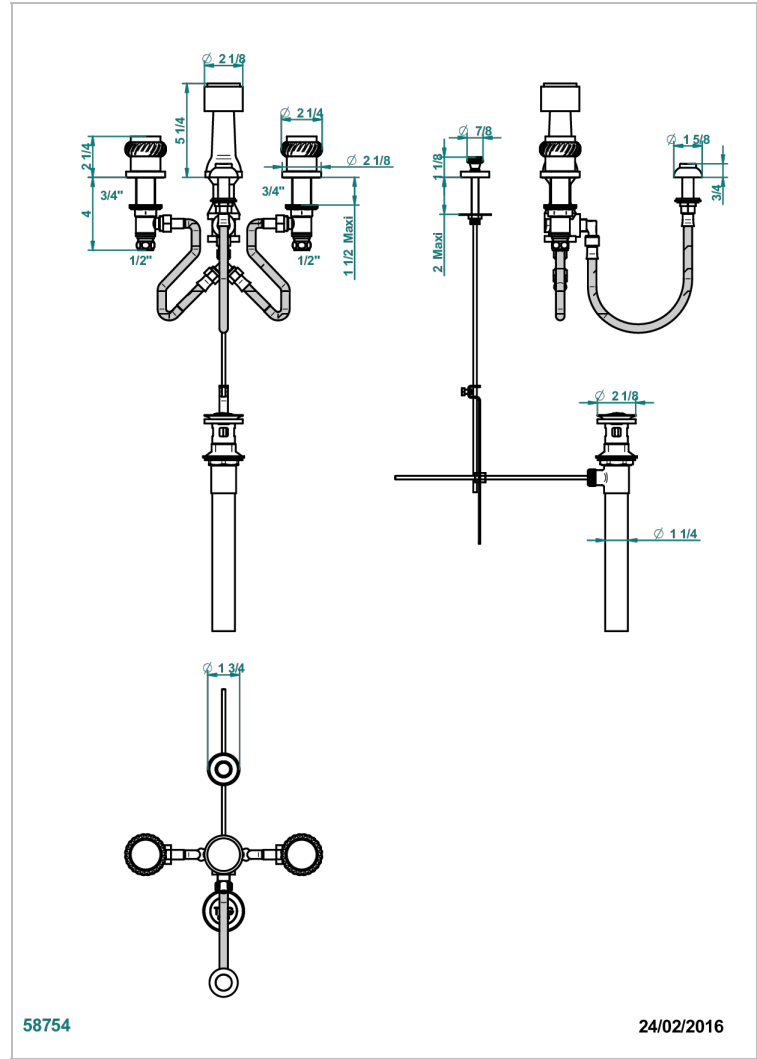

# DIPLOMATE ROPED RINGS

U4C-207KA

Bidet Faucet with vertical spray, drain and vacuum breaker, for bidet Kohler

## AVAILABLE FINITIONS

Antique nickel - H28  
Black ceram - D30  
Blush PVD - H62  
Brass color PVD - H49  
Brown bronze color PVD - F33  
Gold color PVD - H52

Graphite PVD - H64  
Lacquered light bronze - D01  
Matt Umber PVD - H67  
Matt blush PVD - H60  
Matt brass color PVD - H50  
Matt brown bronze color PVD - F34