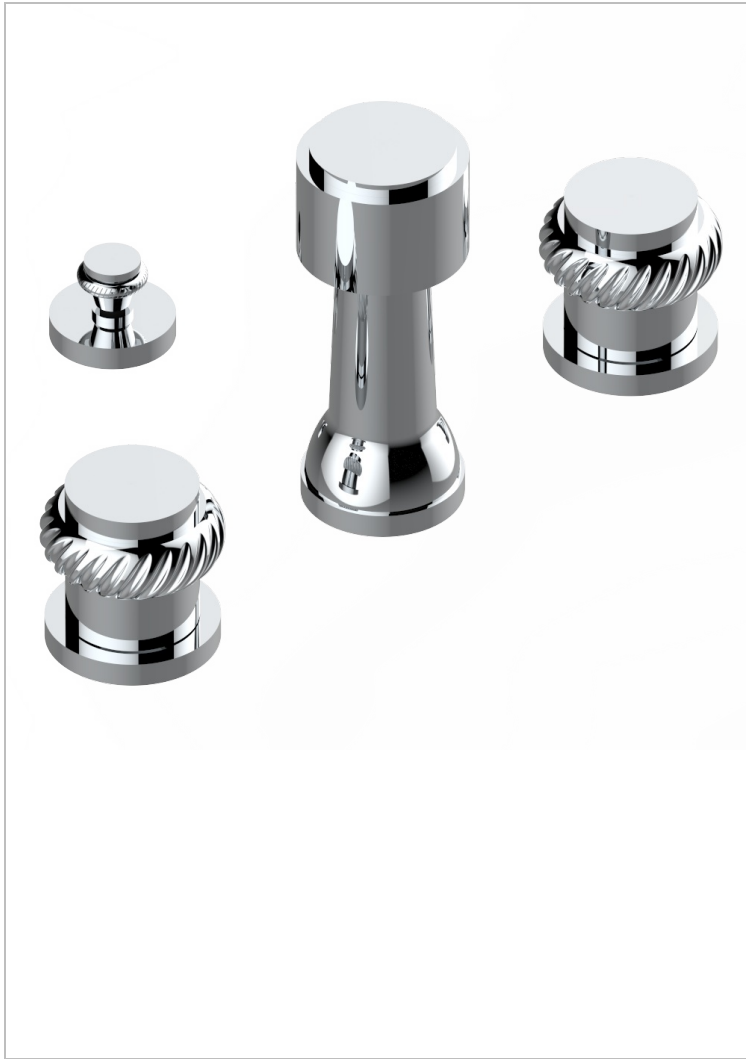

# DIPLOMATE ROPED RINGS

U4C-207KA

Bidet Faucet with vertical spray, drain and vacuum breaker, for bidet Kohler

## AVAILABLE FINITIONS

Antique nickel - H28  
Black ceram - D30  
Blush PVD - H62  
Brass color PVD - H49  
Brown bronze color PVD - F33  
Gold color PVD - H52

Graphite PVD - H64  
Lacquered light bronze - D01  
Matt Umber PVD - H67  
Matt blush PVD - H60  
Matt brass color PVD - H50  
Matt brown bronze color PVD - F34