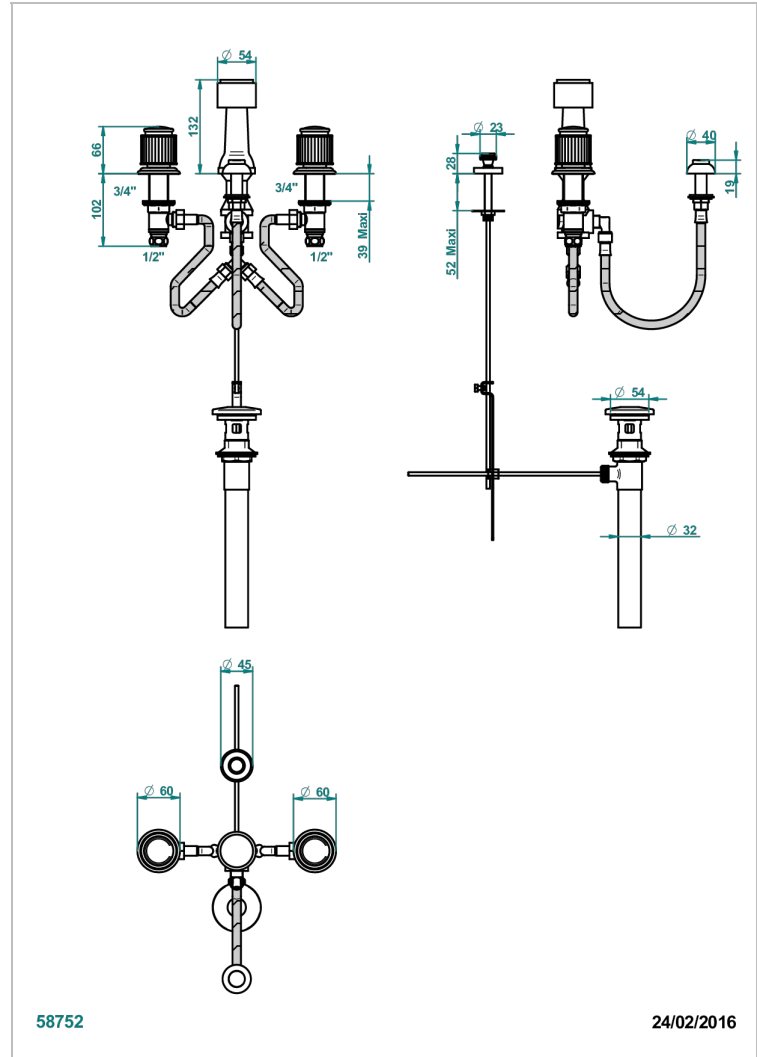

JAIPUR SATIN CRYSTAL

A9B-207KA

Bidet Faucet with vertical spray, drain and vacuum breaker, for bidet Kohler

THG
PARIS

CHARACTERISTIC

- ASME : ASME A112.18.1-2011/CSA B125.1-11

STANDARDS

AVAILABLE FINITIONS

Antique nickel - H28
Black ceram - D30
Blush PVD - H62
Brass color PVD - H49
Brown bronze color PVD - F33
Gold color PVD - H52

Graphite PVD - H64
Lacquered light bronze - D01
Matt Umber PVD - H67
Matt blush PVD - H60
Matt brass color PVD - H50
Matt brown bronze color PVD - F34