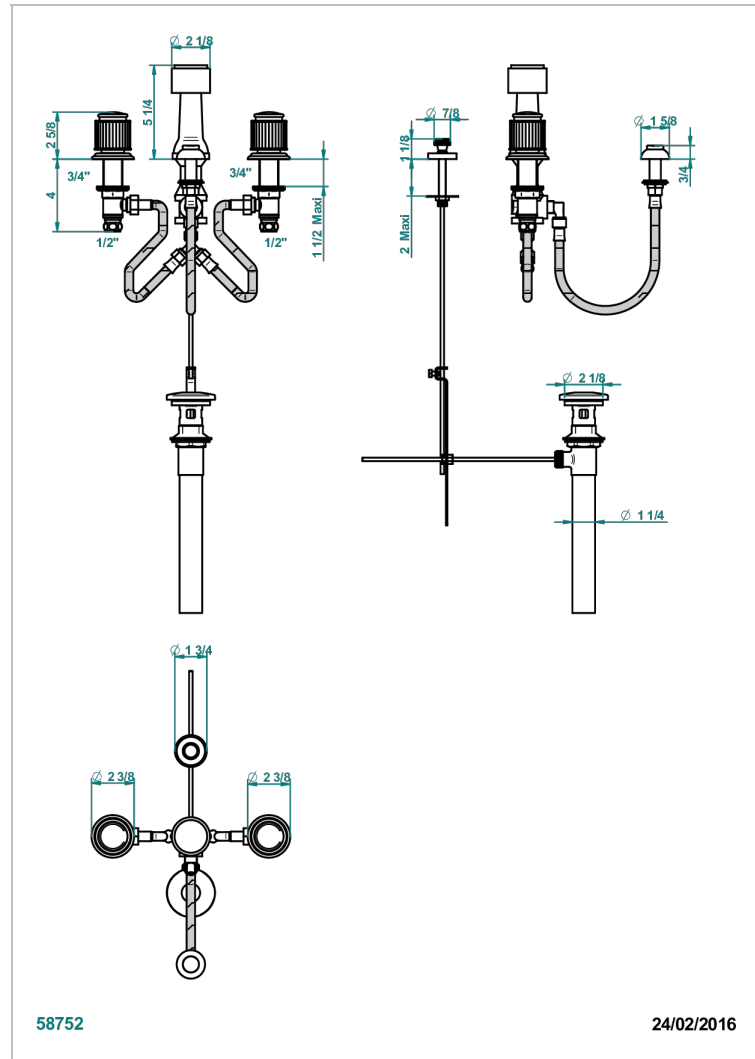

# JAIPUR SATIN CRYSTAL

A9B-207KA

Bidet Faucet with vertical spray, drain and vacuum breaker, for bidet Kohler

58752

24/02/2016

## AVAILABLE FINITIONS

Antique nickel - H28  
Black ceram - D30  
Blush PVD - H62  
Brass color PVD - H49  
Brown bronze color PVD - F33  
Gold color PVD - H52

Graphite PVD - H64  
Lacquered light bronze - D01  
Matt Umber PVD - H67  
Matt blush PVD - H60  
Matt brass color PVD - H50  
Matt brown bronze color PVD - F34