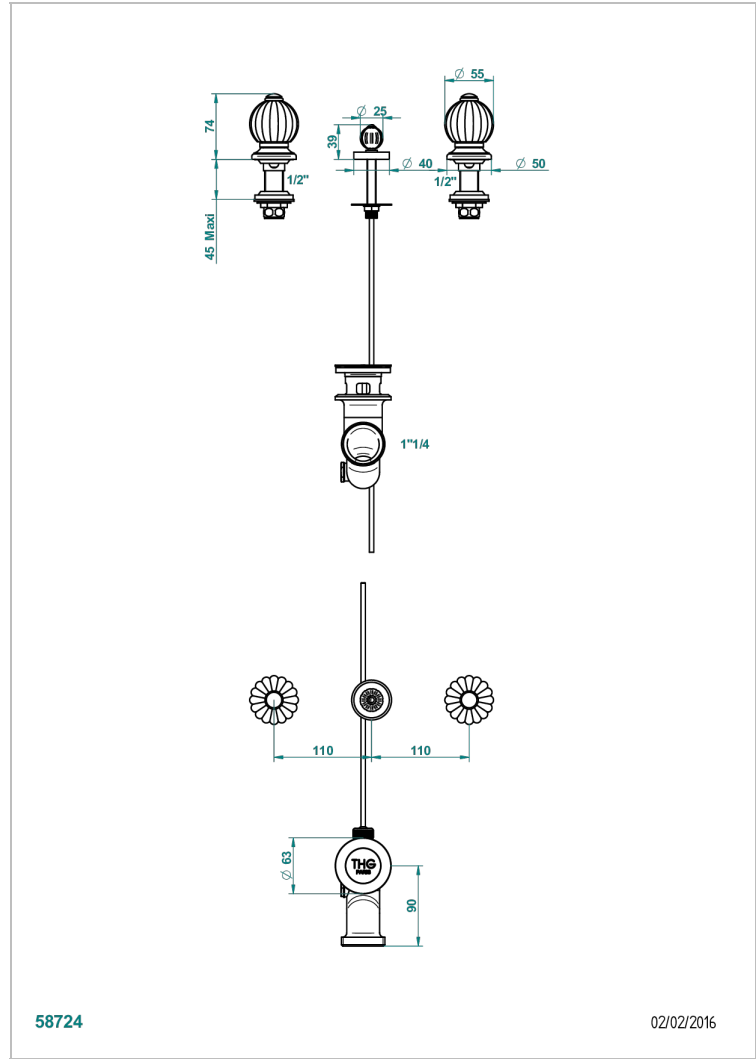

MANDARINE CLEAR CRYSTAL

U1D-200

3-hole rimfill bidet mixer with waste

CHARACTERISTIC

- Mandarine Clear crystal
- 3-hole rimfill bidet mixer with waste

AVAILABLE FINITIONS

Black ceram - D30
Blush PVD - H62
Brass color PVD - H49
Brown bronze color PVD - F33
Chrome polished - A02
Chrome polished / gold polished - G02

Copper antique matt, coated - H07
Gold color PVD - H52
Gold mat - F07
Gold polished - F01
Graphite PVD - H64
Light coated bronze - D01

Matt Umber PVD - H67
Matt blush PVD - H60
Matt brass color PVD - H50
Matt brown bronze color PVD - F34
Matt chrome (American satin) - C02
Matt gold color PVD - H53

Matt graphite PVD - H65
Matt nickel (American satin) - C01
Matt nickel color PVD - H56
Nickel antique / Sovereign - H28
Nickel color PVD - H55
Nickel polished - B01

Soft gold - F30
Soft matt gold - F31
Umber PVD - H66