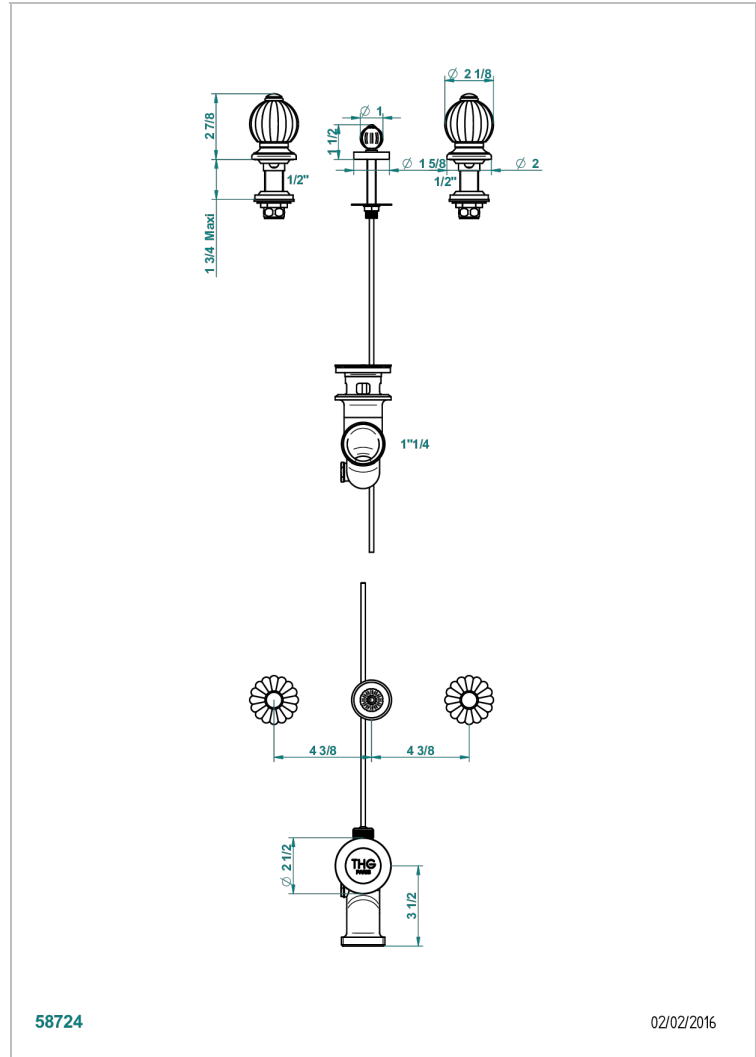

# MANDARINE CLEAR CRYSTAL

U1D-200

3-hole rimfill bidet mixer with waste

58724

02/02/2016

## CHARACTERISTIC

- Mandarin Clear crystal
- 3-hole rimfill bidet mixer with waste

## AVAILABLE FINITIONS

Black ceram - D30  
Blush PVD - H62  
Brass color PVD - H49  
Brown bronze color PVD - F33  
Chrome polished - A02  
Chrome polished / gold polished - G02

Copper antique matt, coated - H07  
Gold color PVD - H52  
Gold mat - F07  
Gold polished - F01  
Graphite PVD - H64  
Light coated bronze - D01