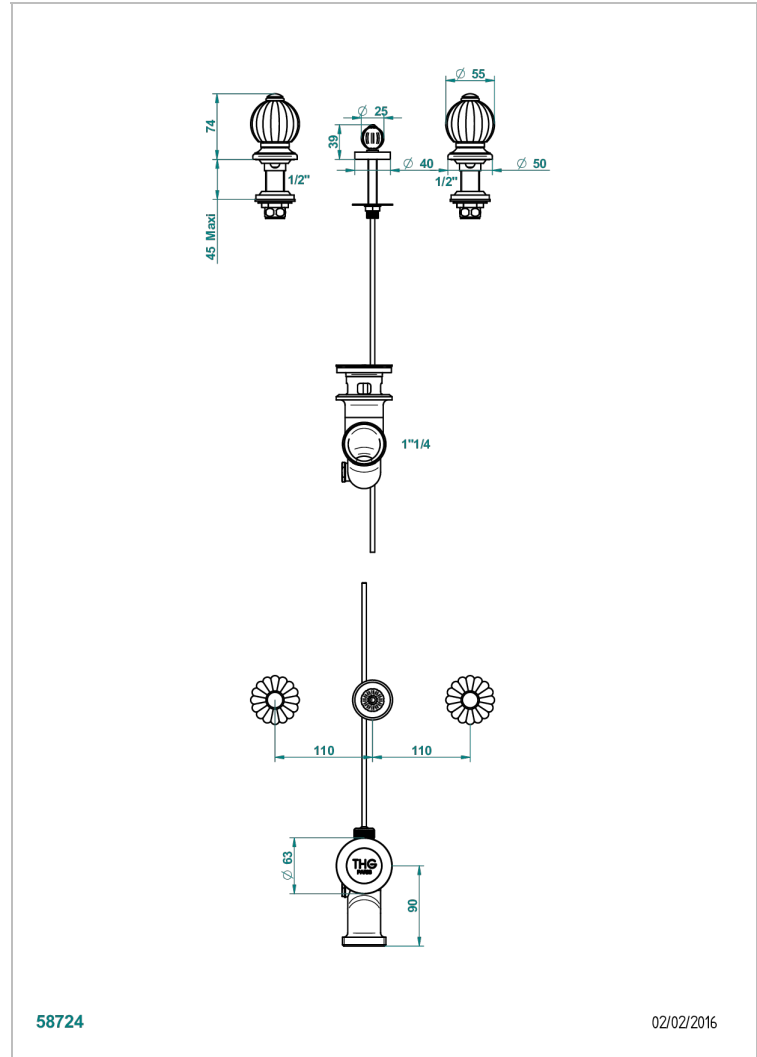

MANDARINE CLEAR CRYSTAL

U1D-200

3-hole rimfill bidet mixer with waste

THG[®]
PARIS

58724

02/02/2016

CHARACTERISTIC

- Mandarine Clear crystal
- 3-hole rimfill bidet mixer with waste

AVAILABLE FINITIONS

Antique nickel - H28
Black ceram - D30
Blush PVD - H62
Brass color PVD - H49
Brown bronze color PVD - F33
Gold color PVD - H52

Graphite PVD - H64
Lacquered light bronze - D01
Matt Umber PVD - H67
Matt blush PVD - H60
Matt brass color PVD - H50
Matt brown bronze color PVD - F34