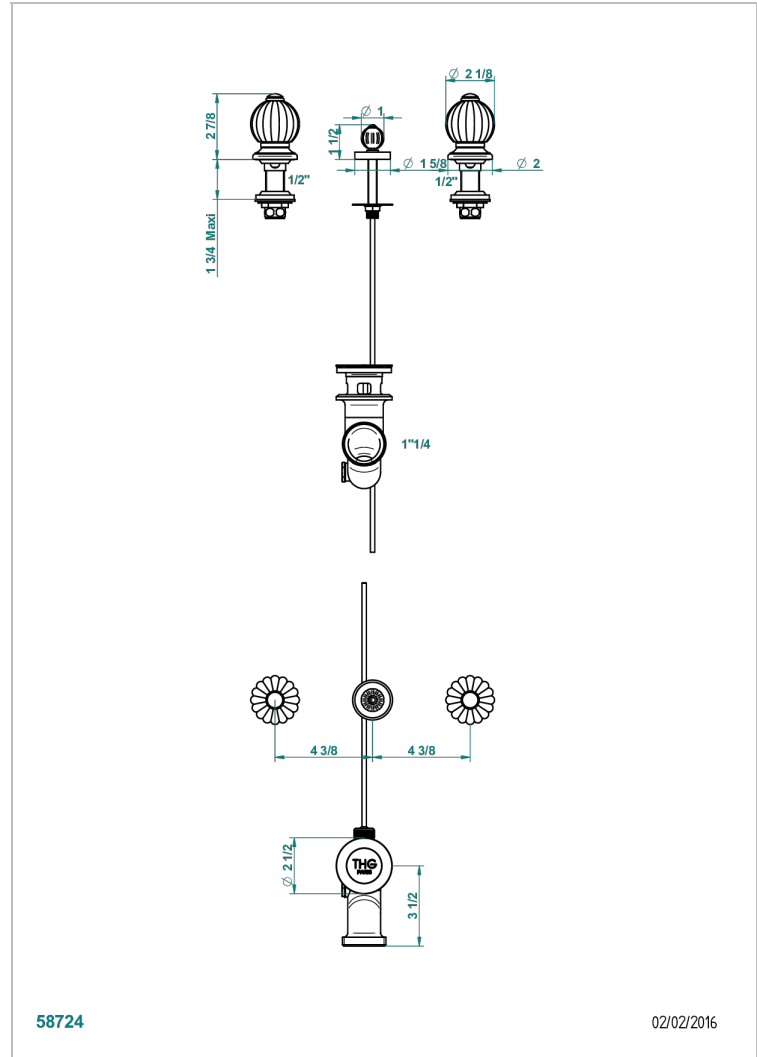

MANDARINE CLEAR CRYSTAL

U1D-200

3-hole rimfill bidet mixer with waste

58724

02/02/2016

CHARACTERISTIC

- Mandarine Clear crystal
- 3-hole rimfill bidet mixer with waste

AVAILABLE FINITIONS

Antique nickel - H28
Black ceram - D30
Blush PVD - H62
Brass color PVD - H49
Brown bronze color PVD - F33
Gold color PVD - H52

Graphite PVD - H64
Lacquered light bronze - D01
Matt Umber PVD - H67
Matt blush PVD - H60
Matt brass color PVD - H50
Matt brown bronze color PVD - F34