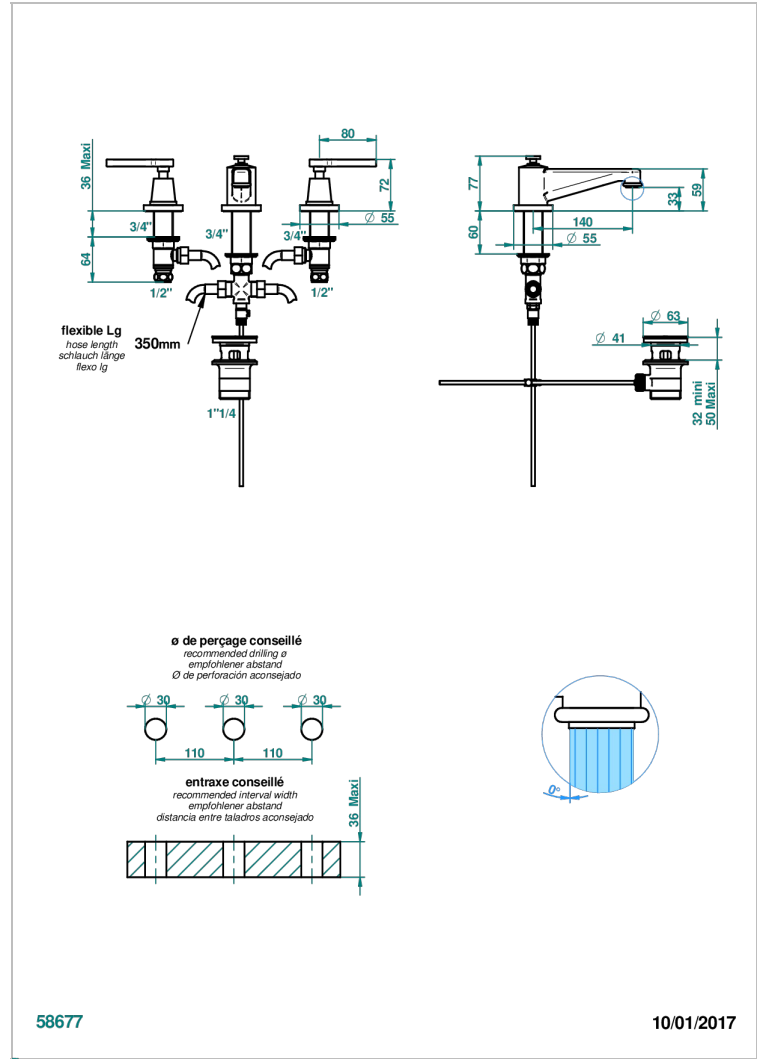

SPIRIT WITH LEVER

G58-151/W

Rim mounted 3-hole basin mixer with waste - WRAS approved

THG[®]
PARIS

CHARACTERISTIC

- WRAS : 2109366

STANDARDS

AVAILABLE FINITIONS