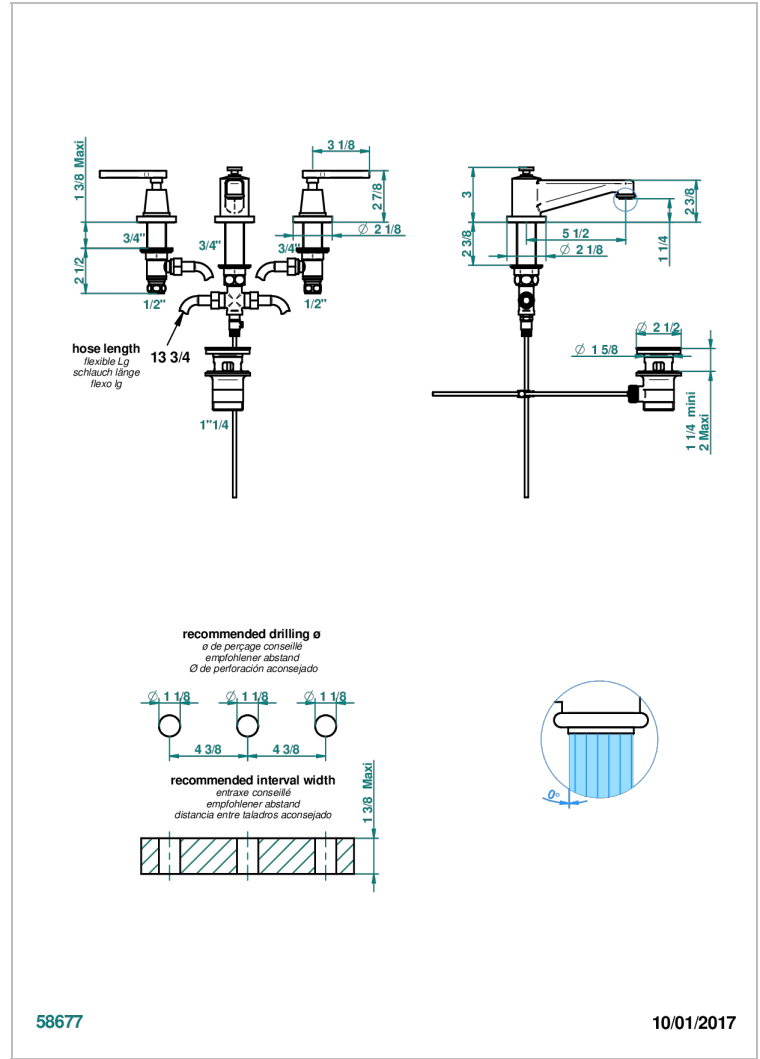

# SPIRIT WITH LEVER

G58-151/W

Rim mounted 3-hole basin mixer with waste - WRAS approved

## CHARACTERISTIC

- WRAS : 2109366