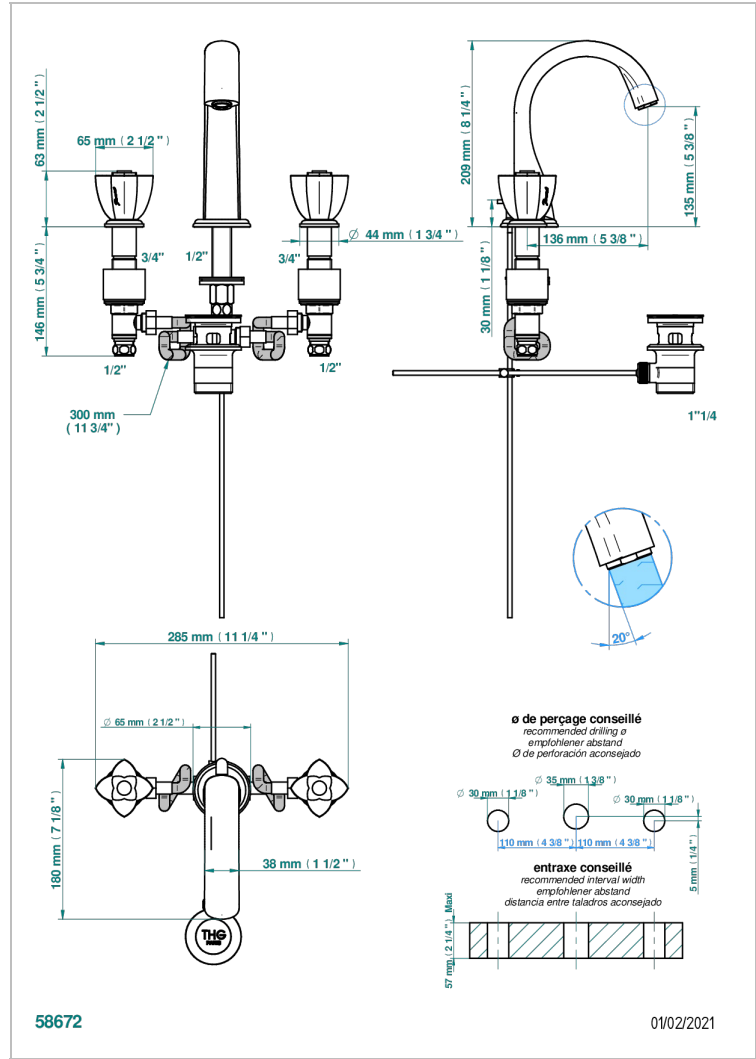

PETALE DE CRISTAL - CLEAR CRYSTAL

U6A-151/W

Rim mounted 3-hole basin mixer with waste - WRAS approved

CHARACTERISTIC

- WRAS : 1909342

STANDARDS

TECHNICAL SPECS

- Recommandé : 3 bars (max. 5 bars) - Advised : 43,5 psi (max. 72 psi)
- 15 l/min à 3 bars (4 gpm at 43.5 psi)