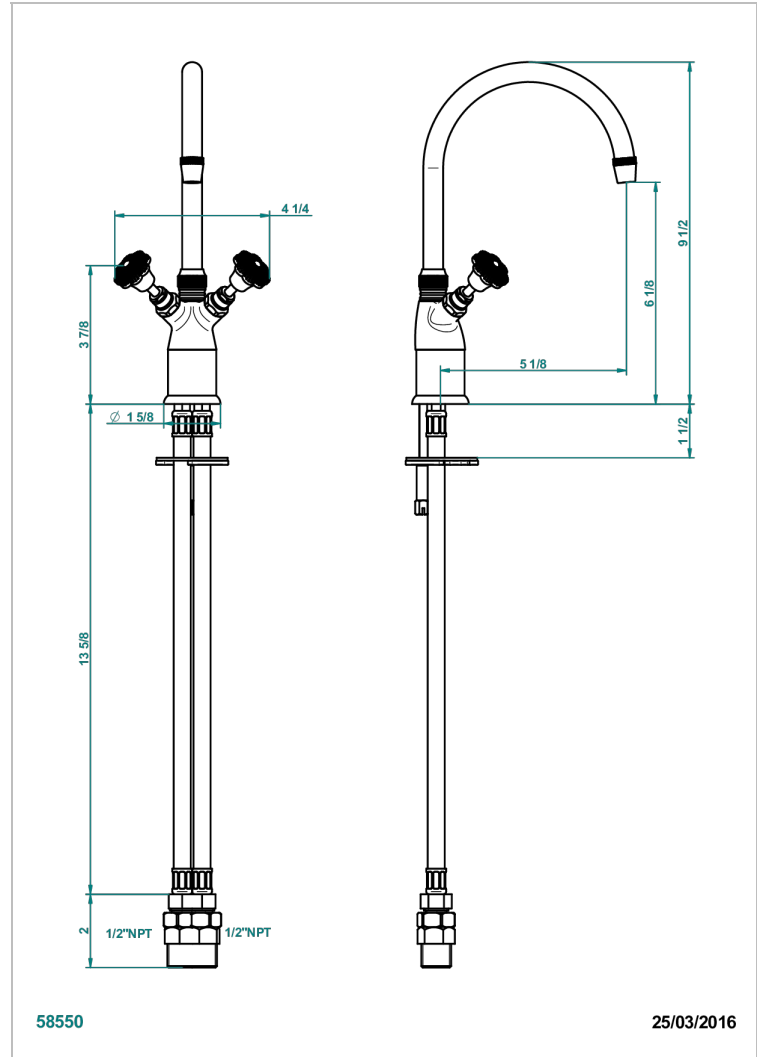

AMOUR DE TRIANON

G24-161/US

Single hole bar faucet, with arc spout, less drain

THG[®]
PARIS

CHARACTERISTIC

- Amour de Trianon
- Single hole bar faucet, with arc spout, less drain

AVAILABLE FINITIONS

Black ceram - D30
Chrome polished - A02
Chrome polished / gold polished - G02
Copper antique matt, coated - H07
Gold mat - F07
Gold polished - F01

Light coated bronze - D01
Matt chrome (American satin) - C02
Matt nickel (American satin) - C01
Nickel antique / Sovereign - H28
Nickel polished - B01
Soft gold - F30

Soft matt gold - F31