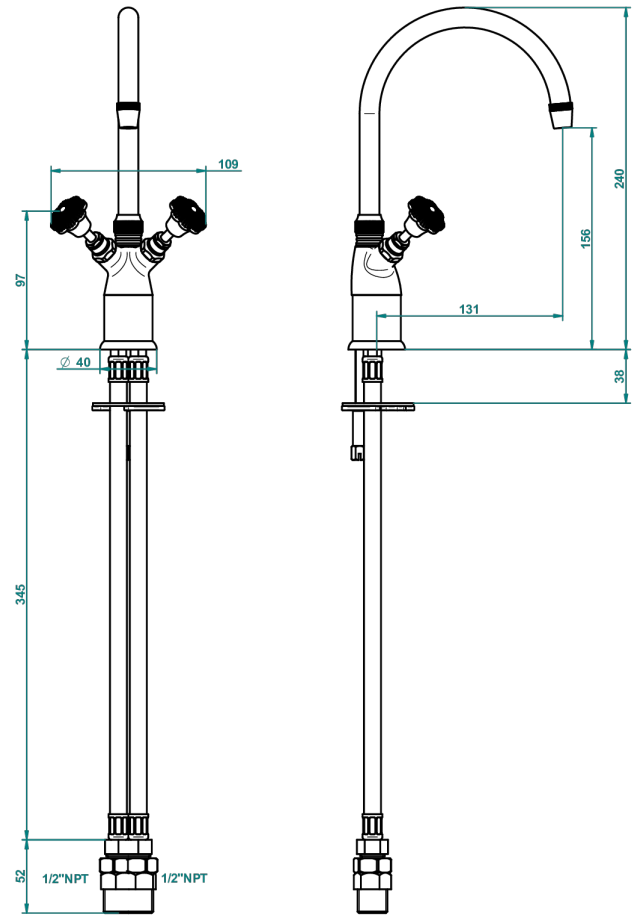

VERSAILLES

G14-161/US

Single hole bar faucet, with arc spout, less drain

THG[®]
PARIS

58550

25/03/2016

CHARACTERISTIC

- Versailles
- Single hole bar faucet, with arc spout, less drain