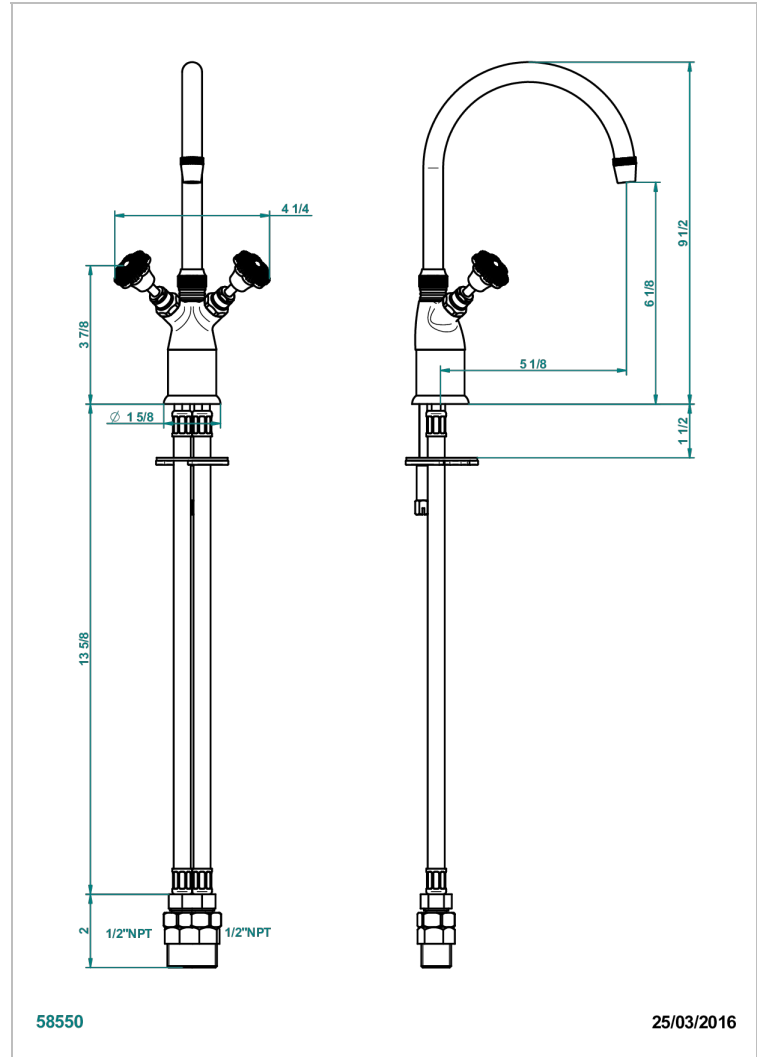

VERSAILLES

G14-161/US

Single hole bar faucet, with arc spout, less drain

THG[®]
PARIS

CHARACTERISTIC

- Versailles
- Single hole bar faucet, with arc spout, less drain

AVAILABLE FINITIONS

Black ceram - D30
Blush PVD - H62
Brass color PVD - H49
Brown bronze color PVD - F33
Chrome polished - A02
Chrome polished / gold polished - G02

Copper antique matt, coated - H07
Gold color PVD - H52
Gold mat - F07
Gold polished - F01
Graphite PVD - H64
Light coated bronze - D01

Matt Umber PVD - H67
Matt blush PVD - H60
Matt brass color PVD - H50
Matt brown bronze color PVD - F34
Matt chrome (American satin) - C02
Matt gold color PVD - H53

Matt graphite PVD - H65
Matt nickel (American satin) - C01
Matt nickel color PVD - H56
Nickel antique / Sovereign - H28
Nickel color PVD - H55
Nickel polished - B01

Soft gold - F30
Soft matt gold - F31
Umber PVD - H66