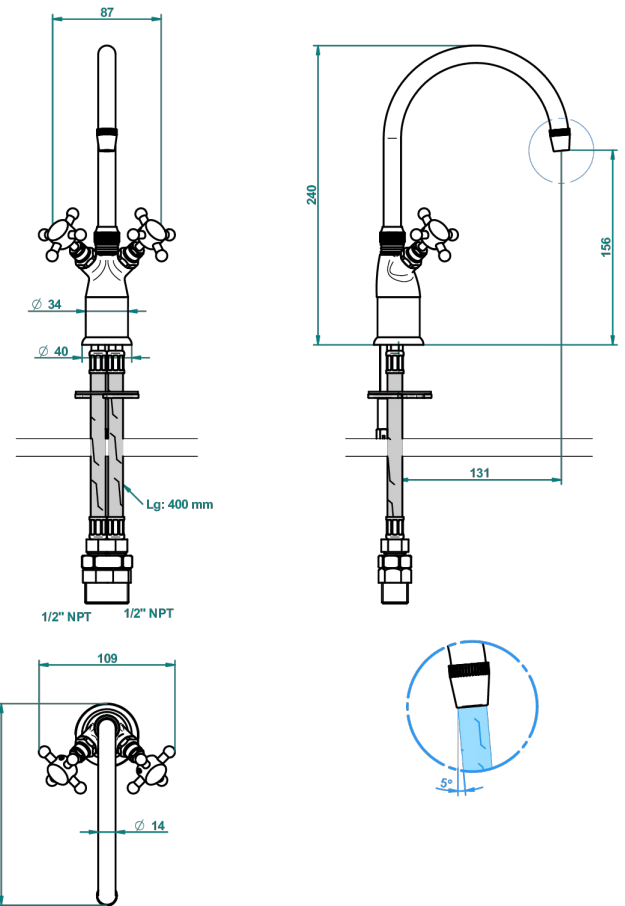

CHARLESTON WITH LEVER HANDLES

G75-161/US

Single hole bar faucet, with arc spout, less drain

THG[®]
PARIS

58548

24/08/2016

CHARACTERISTIC

- Charleston with lever handles
- Single hole bar faucet, with arc spout, less drain