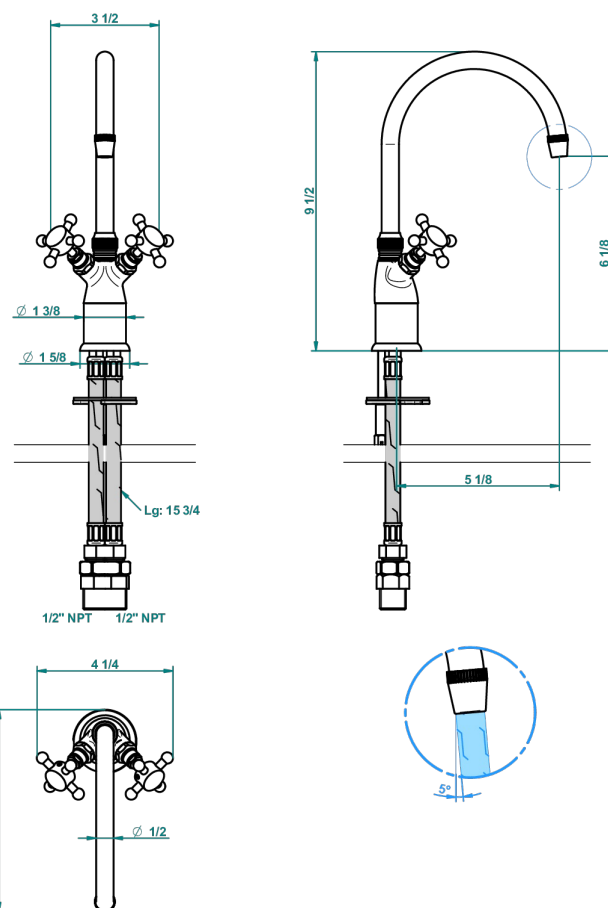

CHARLESTON WITH LEVER HANDLES

G75-161/US

Single hole bar faucet, with arc spout, less drain

58548

24/08/2016

CHARACTERISTIC

- Charleston with lever handles
- Single hole bar faucet, with arc spout, less drain