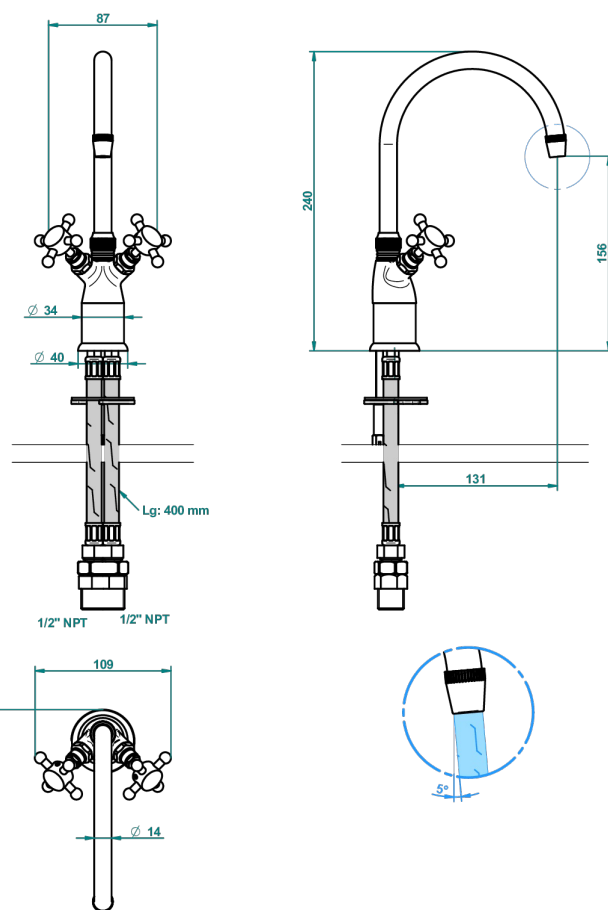

CHARLESTON WITH SMOOTH METAL LEVER HANDLES

G3N-161/US

Single hole bar faucet, with arc spout, less drain

58548

24/08/2016

CHARACTERISTIC

- Charleston with smooth metal lever handles
- Single hole bar faucet, with arc spout, less drain