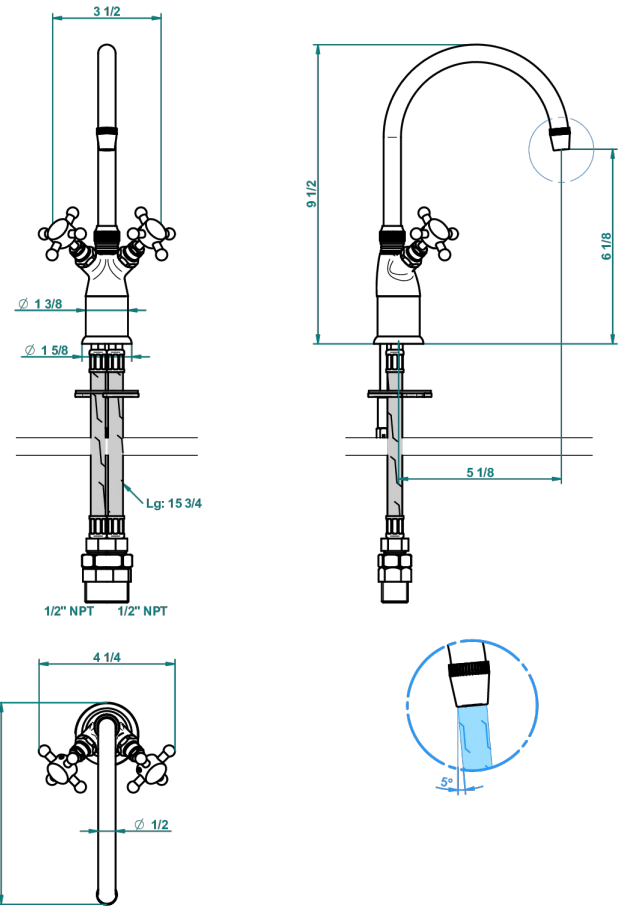

CHARLESTON WITH SMOOTH METAL LEVER HANDLES

G3N-161/US

Single hole bar faucet, with arc spout, less drain

58548

24/08/2016

CHARACTERISTIC

- Charleston with smooth metal lever handles
- Single hole bar faucet, with arc spout, less drain