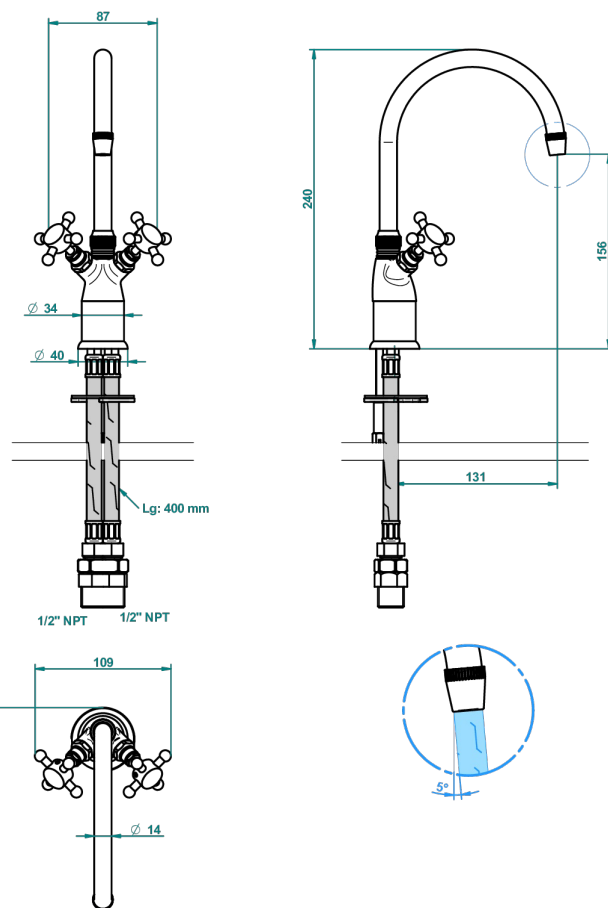

# 1900 WITH SMOOTH METAL LEVER HANDLES

G3M-161/US

Single hole bar faucet, with arc spout, less drain

58548

24/08/2016

## CHARACTERISTIC

- 1900 with smooth metal lever handles
- Single hole bar faucet, with arc spout, less drain