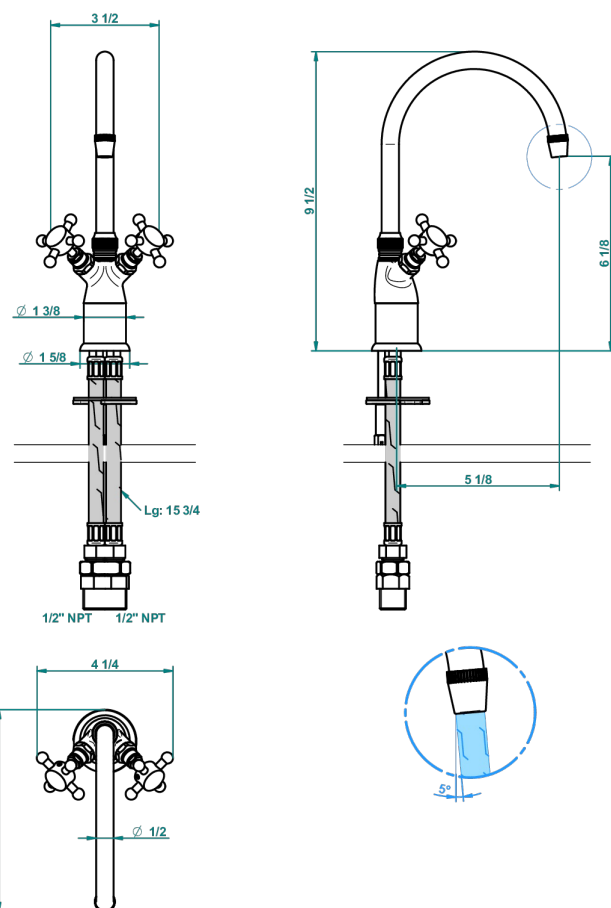

1900 WITH SMOOTH METAL LEVER HANDLES

G3M-161/US

Single hole bar faucet, with arc spout, less drain

58548

24/08/2016

CHARACTERISTIC

- 1900 with smooth metal lever handles
- Single hole bar faucet, with arc spout, less drain