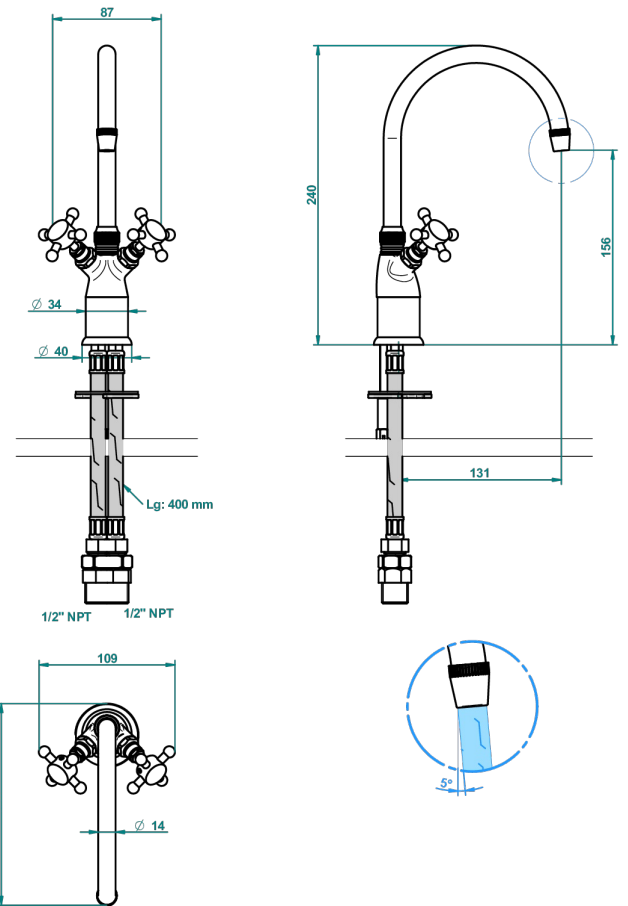

# CHARLESTON

G29-161/US

Single hole bar faucet, with arc spout, less drain

THG  
PARIS

58548

24/08/2016

## CHARACTERISTIC

- Charleston
- Single hole bar faucet, with arc spout, less drain