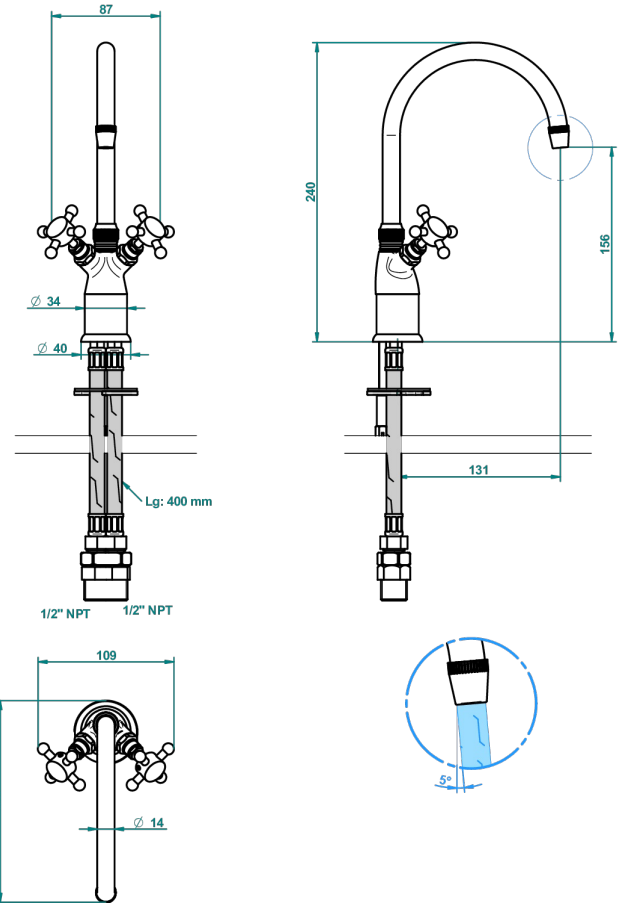

1900 WITH LEVER HANDLES

G28-161/US

Single hole bar faucet, with arc spout, less drain

58548

24/08/2016

CHARACTERISTIC

- 1900 with lever handles
- Single hole bar faucet, with arc spout, less drain

AVAILABLE FINITIONS