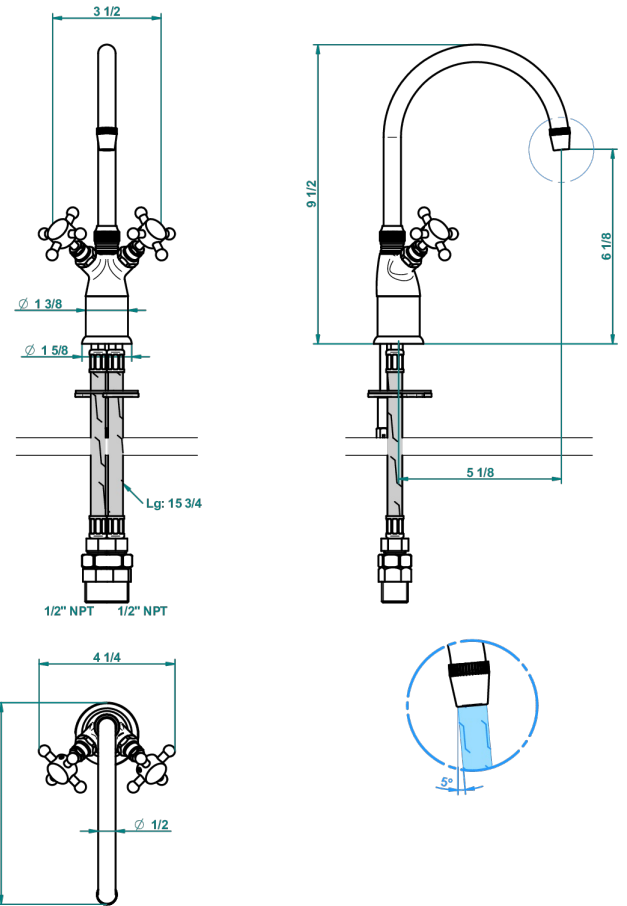

1900 WITH LEVER HANDLES

G28-161/US

Single hole bar faucet, with arc spout, less drain

THG[®]
PARIS

58548

24/08/2016

CHARACTERISTIC

- 1900 with lever handles
- Single hole bar faucet, with arc spout, less drain