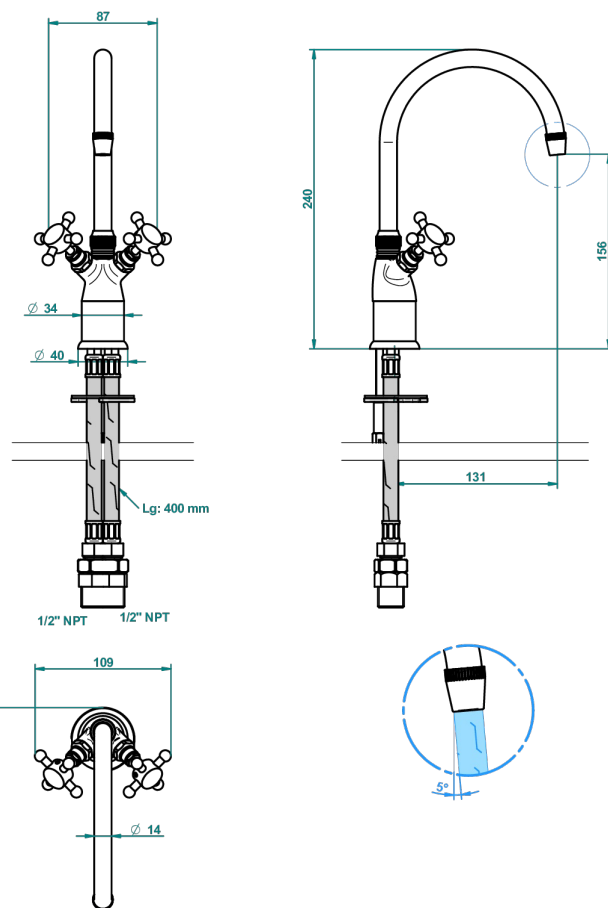

BROADWAY WITH WHITE PORCELAIN LEVER HANDLES

A04-161/US

Single hole bar faucet, with arc spout, less drain

58548

24/08/2016

CHARACTERISTIC

- Broadway with white porcelain lever handles
- Single hole bar faucet, with arc spout, less drain