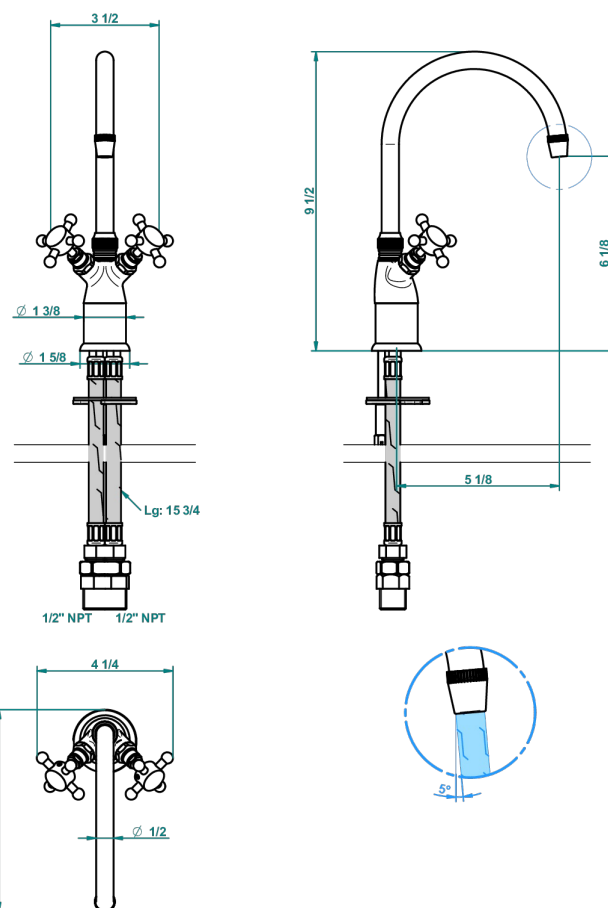

BROADWAY WITH WHITE PORCELAIN LEVER HANDLES

A04-161/US

Single hole bar faucet, with arc spout, less drain

58548

24/08/2016

CHARACTERISTIC

- Broadway with white porcelain lever handles
- Single hole bar faucet, with arc spout, less drain