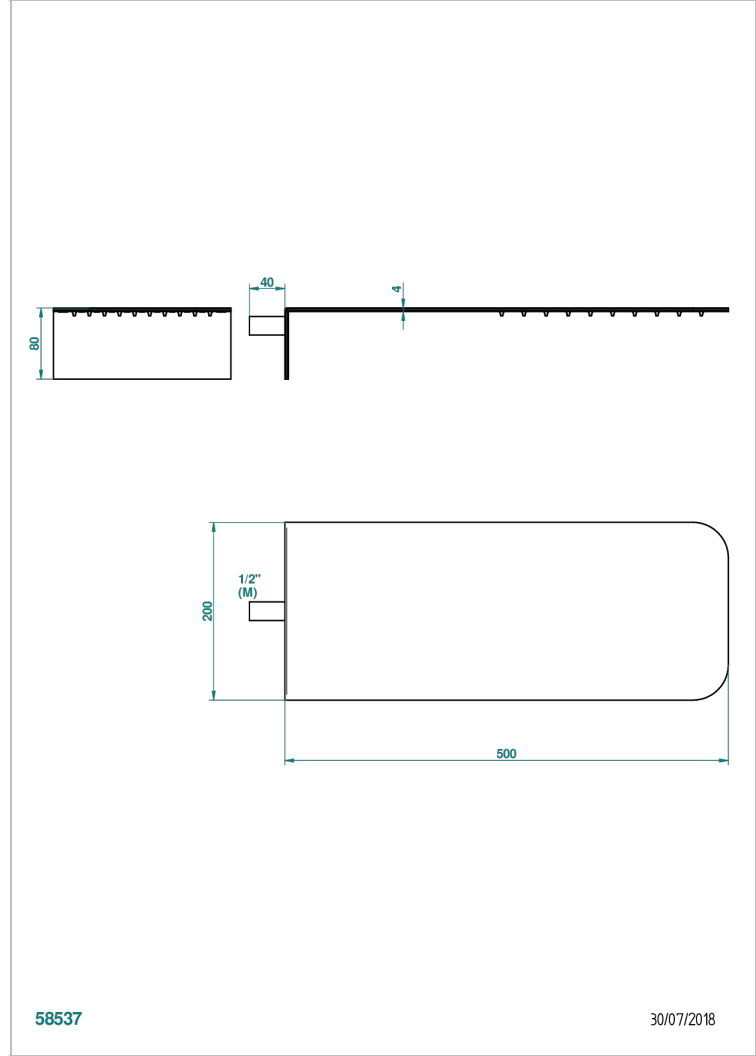

Wall mounted Shower head, 500 x 200 mm, with Easyclean system (available in brushed stainless steel A09)

58537

30/07/2018

CARACTERÍSTICAS

- Todo Estilo
- Wall mounted Shower head, 500 x 200 mm, with Easyclean system (available in brushed stainless steel A09)

ESPECIFICACIONES TÉCNICAS

- Recommandé : 3 bars (max. 5 bars) - Advised : 43,5 psi (max. 72 psi)
- 13,5 l/min à 3 bars (9.3 gpm at 3,57 psi)

ACABADOS DISPONIBLES

acero inoxidable pulido mate - A09