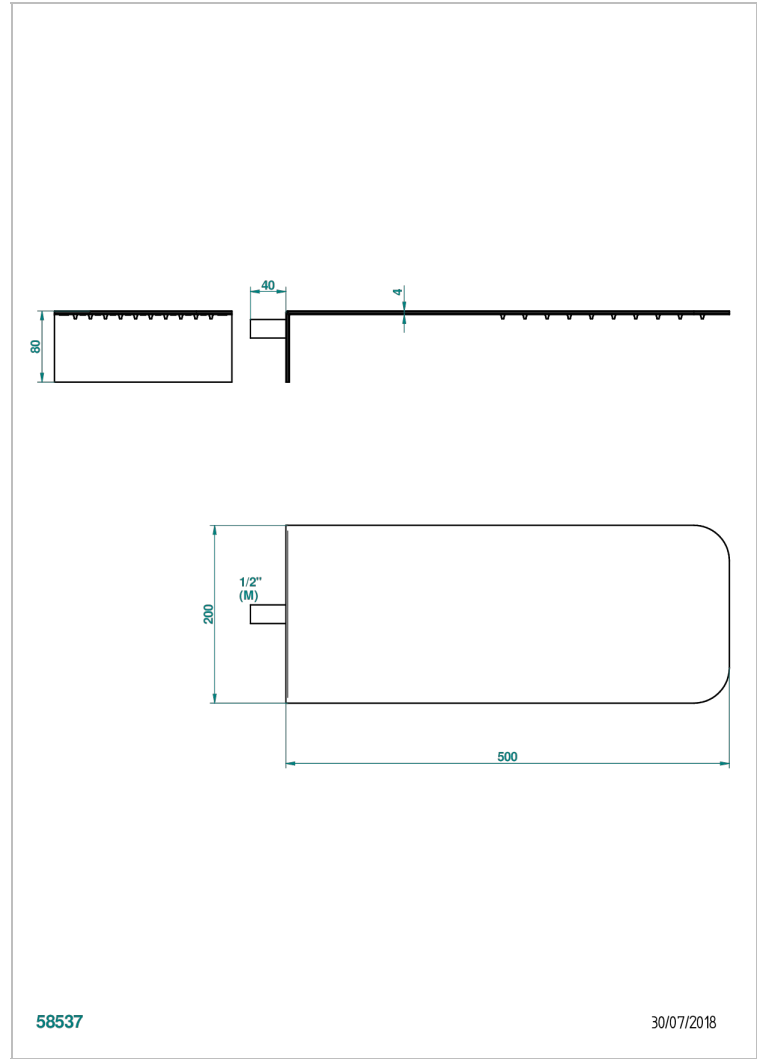

G00-498

Wall mounted Shower head, 500 x 200 mm, with Easyclean system (available in brushed stainless steel A09)

CHARACTERISTIC

- General Products
- Wall mounted Shower head, 500 x 200 mm, with Easyclean system (available in brushed stainless steel A09)

TECHNICAL SPECS

- Recommandé : 3 bars (max. 5 bars) - Advised : 43,5 psi (max. 72 psi)
- 13,5 l/min à 3 bars (9.3 gpm at 3,57 psi)

AVAILABLE FINITIONS

brushed stainless steel - A09