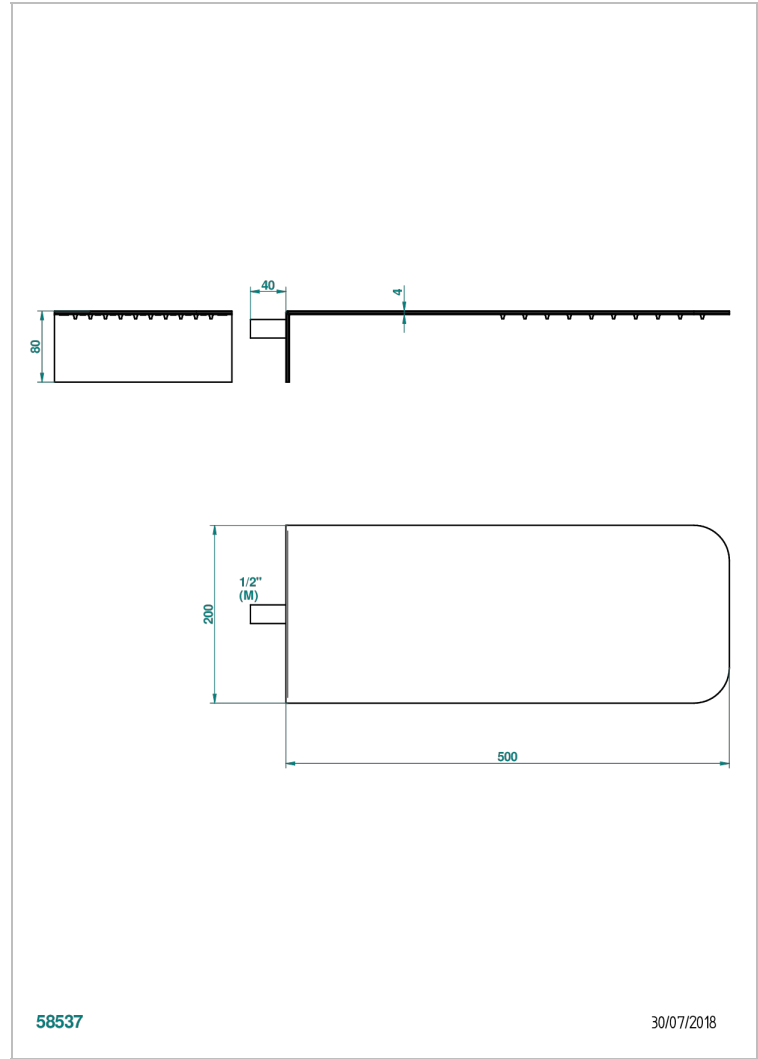

Wall mounted Shower head, 500 x 200 mm, with Easyclean system (available in brushed stainless steel A09)

58537

30/07/2018

CARACTERÍSTICAS

- Todo Estilo
- Wall mounted Shower head, 500 x 200 mm, with Easyclean system (available in brushed stainless steel A09)

ESPECIFICACIONES TÉCNICAS

- Recommandé : 3 bars (max. 5 bars) - Advised : 43,5 psi (max. 72 psi)
- 13,5 l/min à 3 bars (9.3 gpm at 3,57 psi)

ACABADOS DISPONIBLES

acero inoxidable pulido mate - A09